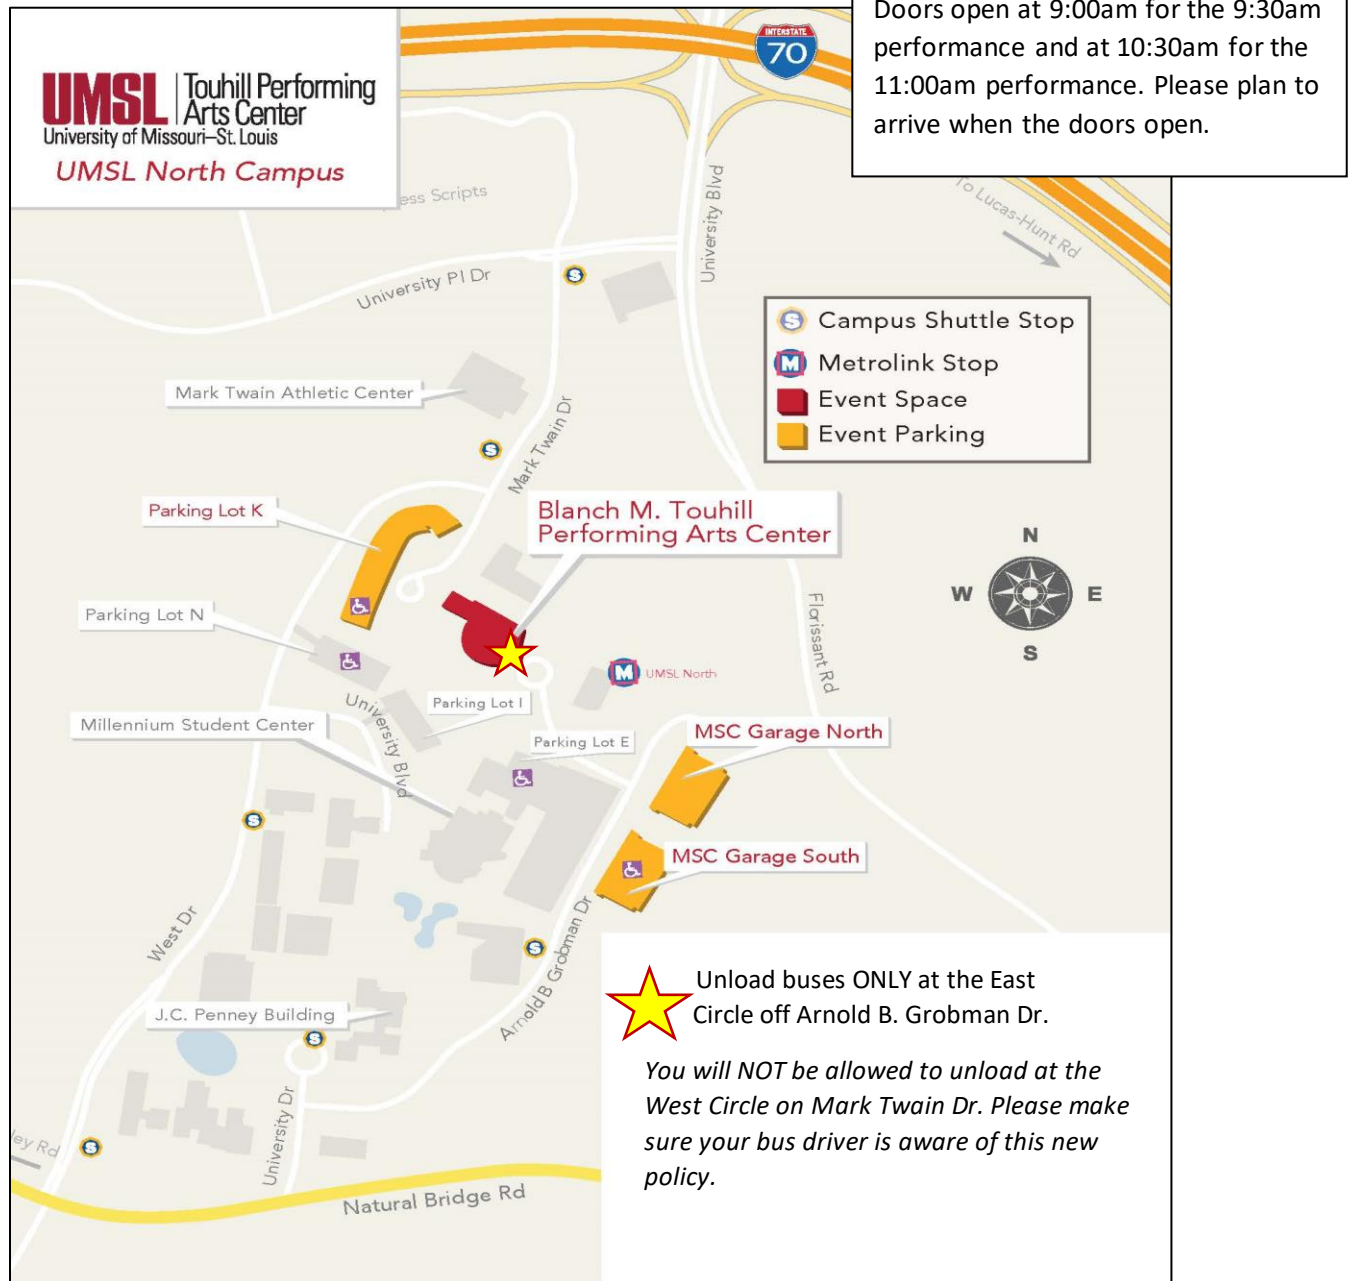

Blanch M. Touhill Performing Arts Center Education Concerts Arrival Procedures for Groups

If arriving by bus, please unload at the East Circle off Arnold B. Grobman Drive. You will NOT be allowed to unload at the West Circle.

When you arrive, SLSO staff will provide you with a bus number (just like at Powell Hall). After you've unloaded the bus, your bus driver will be directed to park the bus at Lower Parking Lot K where it should be waiting for you after the performance.

If arriving by bus, we may get backed up while unloading the buses. Please ask your bus driver to remain in the bus line and wait to unload until asked to do so by an SLSO volunteer or staff member.