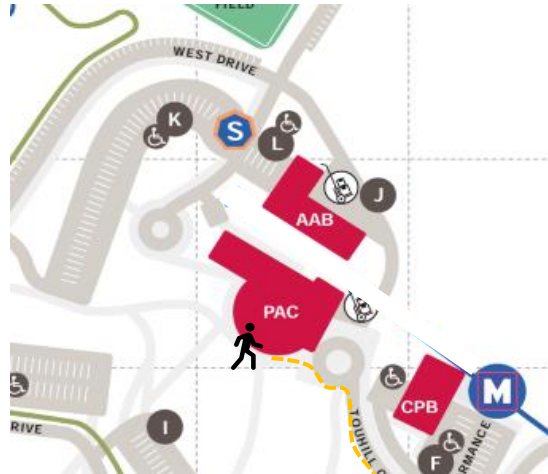

Blanch M. Touhill Performing Arts Center Education Concerts Dismissal Procedures for Groups

If you are parked in the MSC Garage North, and seated on the orchestra (lower) level, please exit out the glass doors onto the lower-level patio, turn left once outside, and head up the outside stairs which will bring you back to the East Circle. If you are seated on the upper level, exit back out through the East Circle doors. This exit is also handicap accessible. Please be aware that it may be crowded, and buses may be staged in the East Circle if there is a later performance.