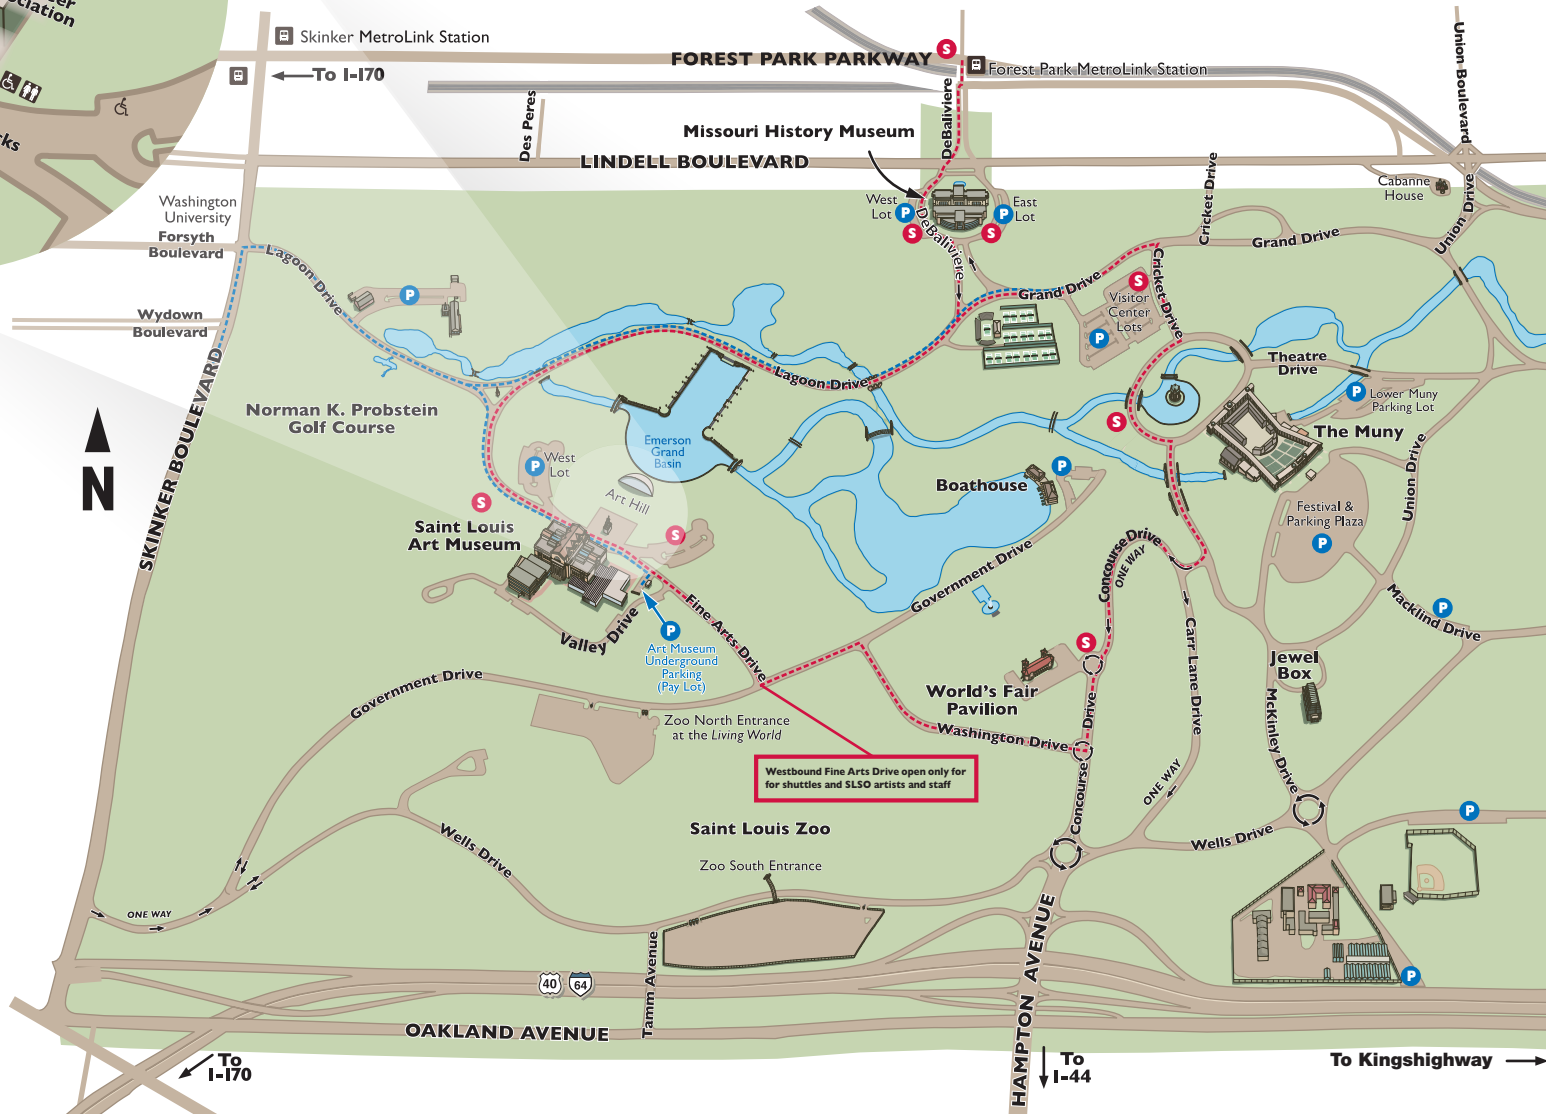

S
SHUTTLE IS FREE
 Shuttles run from
 5:25-9:45pm

STL SYMPHONY

DAVID ROBERTSON | MUSIC DIRECTOR

FOREST PARK CONCERT WED, SEPTEMBER 13 AT 7:00PM

IN MEMORY OF MARY ANN LEE

- Accessible Parking
- Parking
- Shuttle Stop
- Shuttle Loop
- Recommended Arrival Route
- Restroom
- Accessible Restroom
- Metrolink Station

Westbound Fine Arts Drive open only for shuttles and SLSO artists and staff