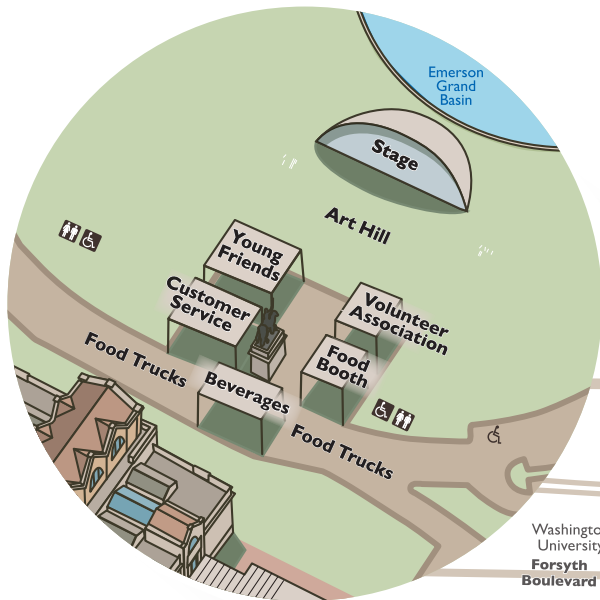

S
SHUTTLE IS FREE
 Shuttles run from
 5:25-9:45pm

STL SYMPHONY

DAVID ROBERTSON | MUSIC DIRECTOR

FOREST PARK CONCERT WED, SEPTEMBER 13 AT 7:00PM

IN MEMORY OF MARY ANN LEE

- Accessible Parking
- Parking
- Shuttle Stop
- Shuttle Loop
- Recommended Arrival Route
- Restroom
- Accessible Restroom
- Metrolink Station

Westbound Fine Arts Drive open only for shuttles and SLSO artists and staff