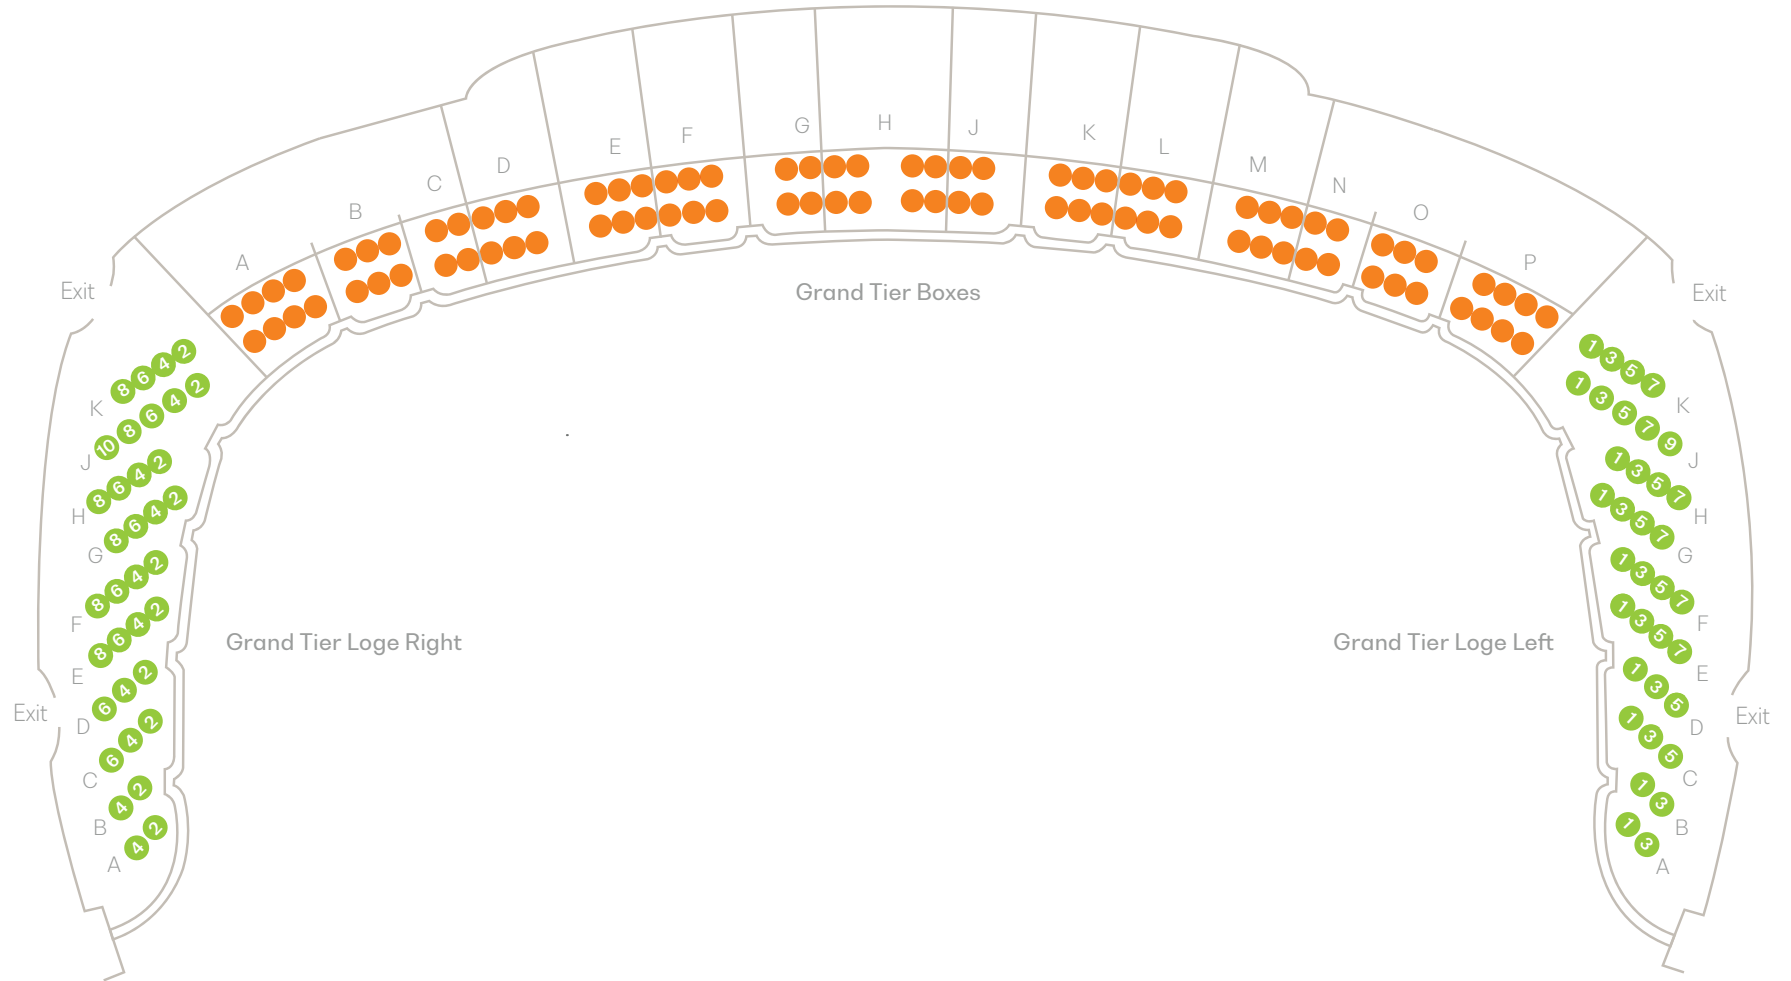

## Balcony

- Dress Circle Box
- Dress Circle Row A
- Dress Circle Rows B-E
- Grand Circle Row F
- Grand Circle Rows G-N
- Terrace Circle

### Terrace Circle

- Dress Circle Box
- Dress Circle Rows B-E
- Dress Circle Row A
- Grand Circle Row F
- Grand Circle Rows G-N
- Terrace Circle

live at powell seating

# Grand Tier Loge and Boxes

- Grand Tier Box
- Grand Tier Loge

## Orchestra

- Orchestra Center A-N
- Orchestra Center O-V
- Orchestra Right
- Orchestra Rear
- Orchestra Left

Emerson Concert Stage