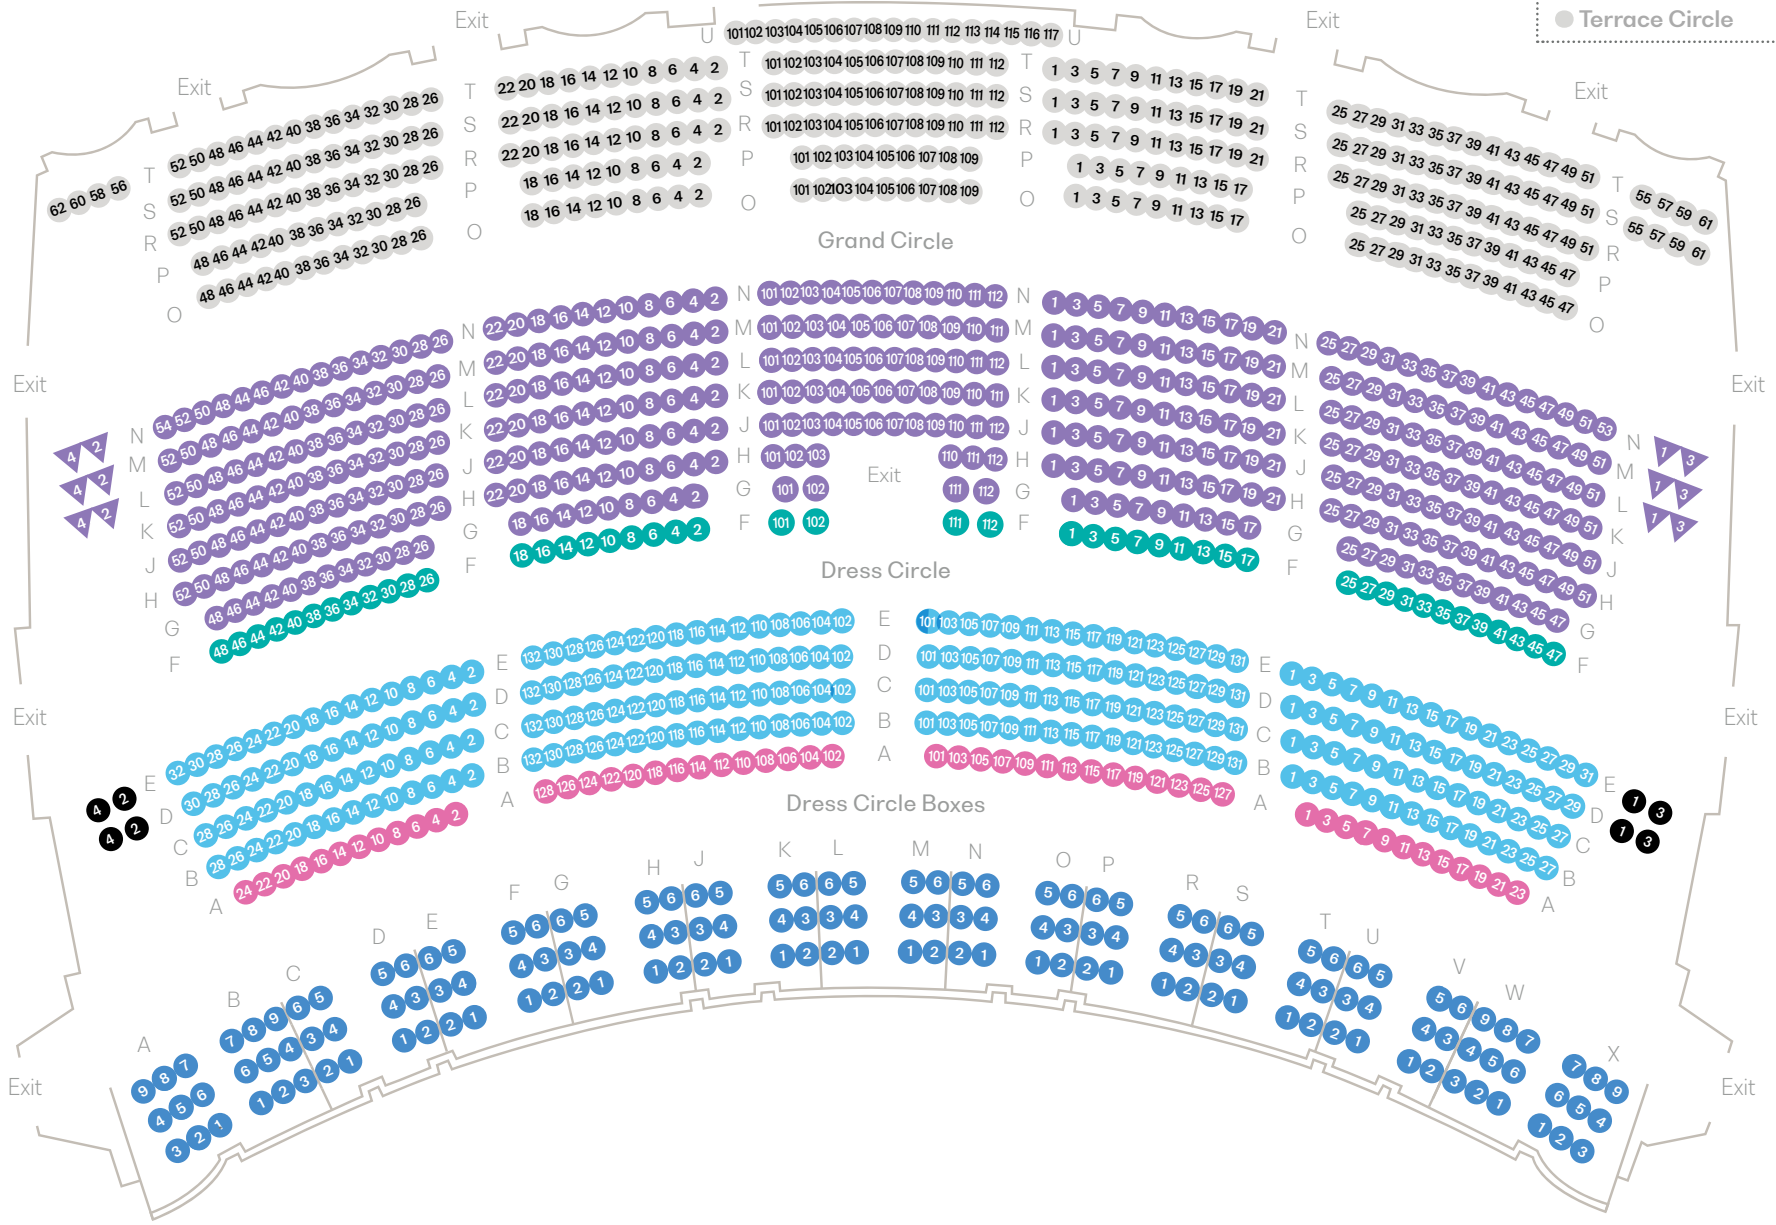

## Balcony

- Dress Circle Box
- Dress Circle Row A
- Dress Circle Rows B-E
- Grand Circle Row F
- Grand Circle Rows G-N
- Terrace Circle

## Orchestra

- Orchestra Center A-N
- Orchestra Center O-V
- Orchestra Left
- Orchestra Right
- Orchestra Rear

# live at powell seating

### Terrace Circle

- Dress Circle Box
- Dress Circle Rows B-E
- Dress Circle Row A
- Grand Circle Row F
- Grand Circle Rows G-N
- Terrace Circle

live at powell seating