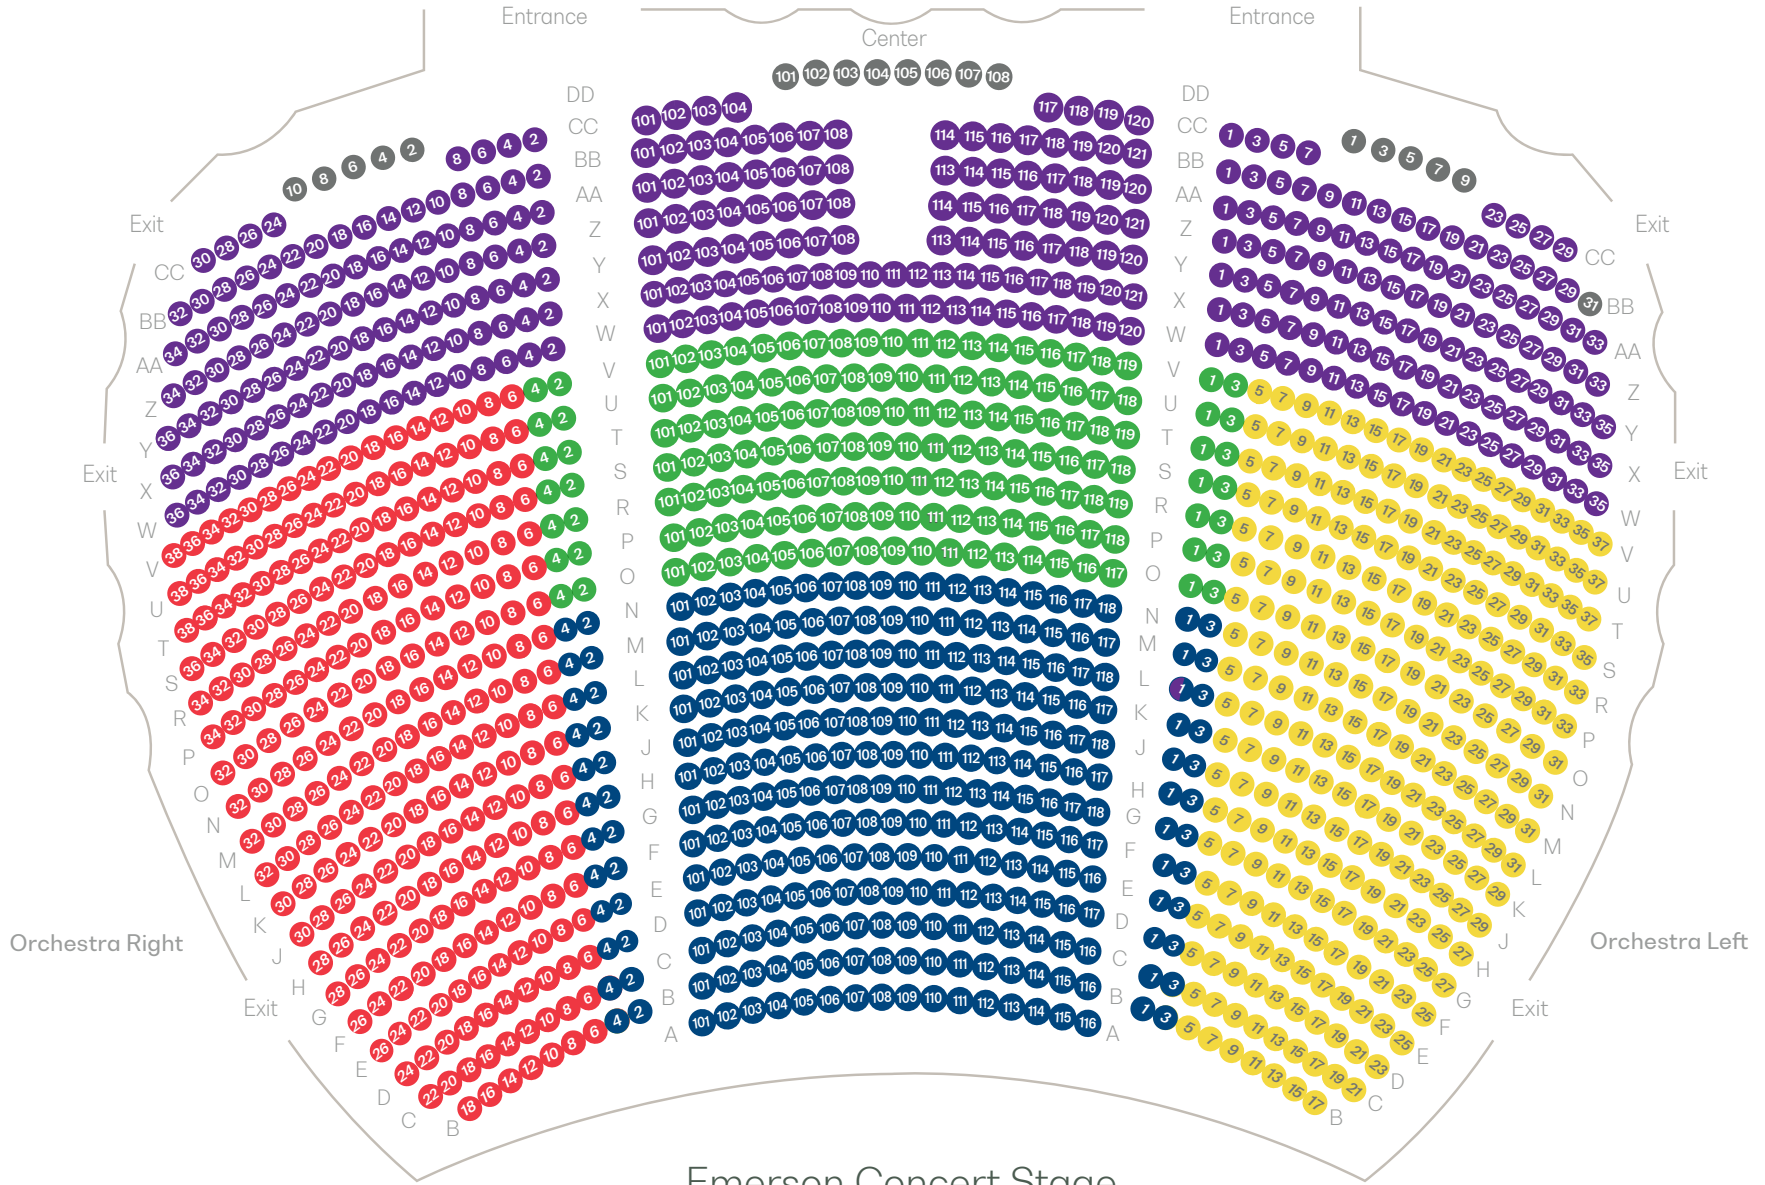

### Terrace Circle

- Dress Circle Box
- Dress Circle Rows B-E
- Dress Circle Row A
- Grand Circle Row F
- Grand Circle Rows G-N
- Terrace Circle

live at powell seating

# Grand Tier Loge and Boxes

- Grand Tier Box
- Grand Tier Loge

# live at powell seating

## Orchestra

- Orchestra Center A-N
- Orchestra Center O-V
- Orchestra Right
- Orchestra Rear
- Orchestra Left

Emerson Concert Stage