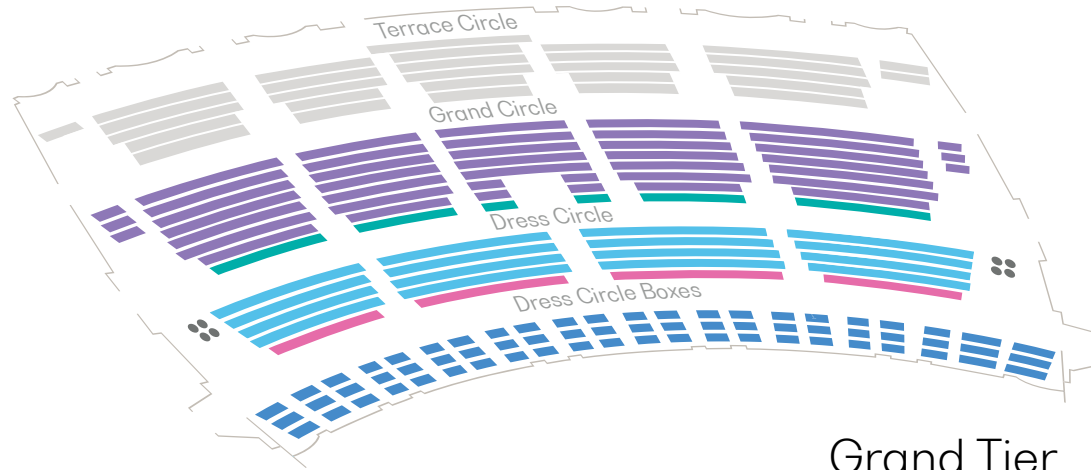

# live at powell seating

## Balcony

- Dress Circle Box
- Dress Circle Row A
- Dress Circle Rows B-E
- Grand Circle Row F
- Grand Circle Rows G-N
- Terrace Circle

## Grand Tier

- Grand Tier Box
- Grand Tier Loge

## Orchestra

- Orchestra Center A-N
- Orchestra Center O-V
- Orchestra Right
- Orchestra Rear
- Orchestra Left

Emerson Concert Stage