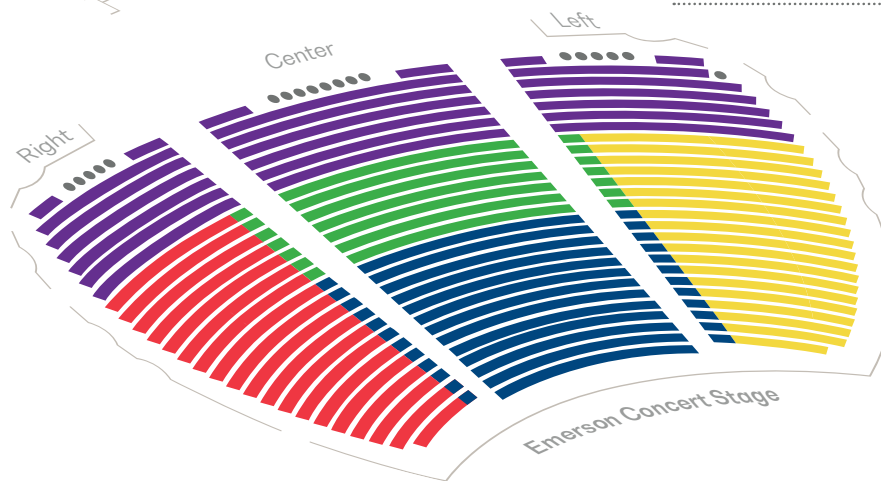

# live at powell seating

## Balcony

- Dress Circle Box
- Dress Circle Row A
- Dress Circle Rows B-E
- Grand Circle Row F
- Grand Circle Rows G-N
- Terrace Circle

## Grand Tier

- Grand Tier Box
- Grand Tier Loge

## Orchestra

- Orchestra Center A-N
- Orchestra Center O-V
- Orchestra Left
- Orchestra Right
- Orchestra Rear