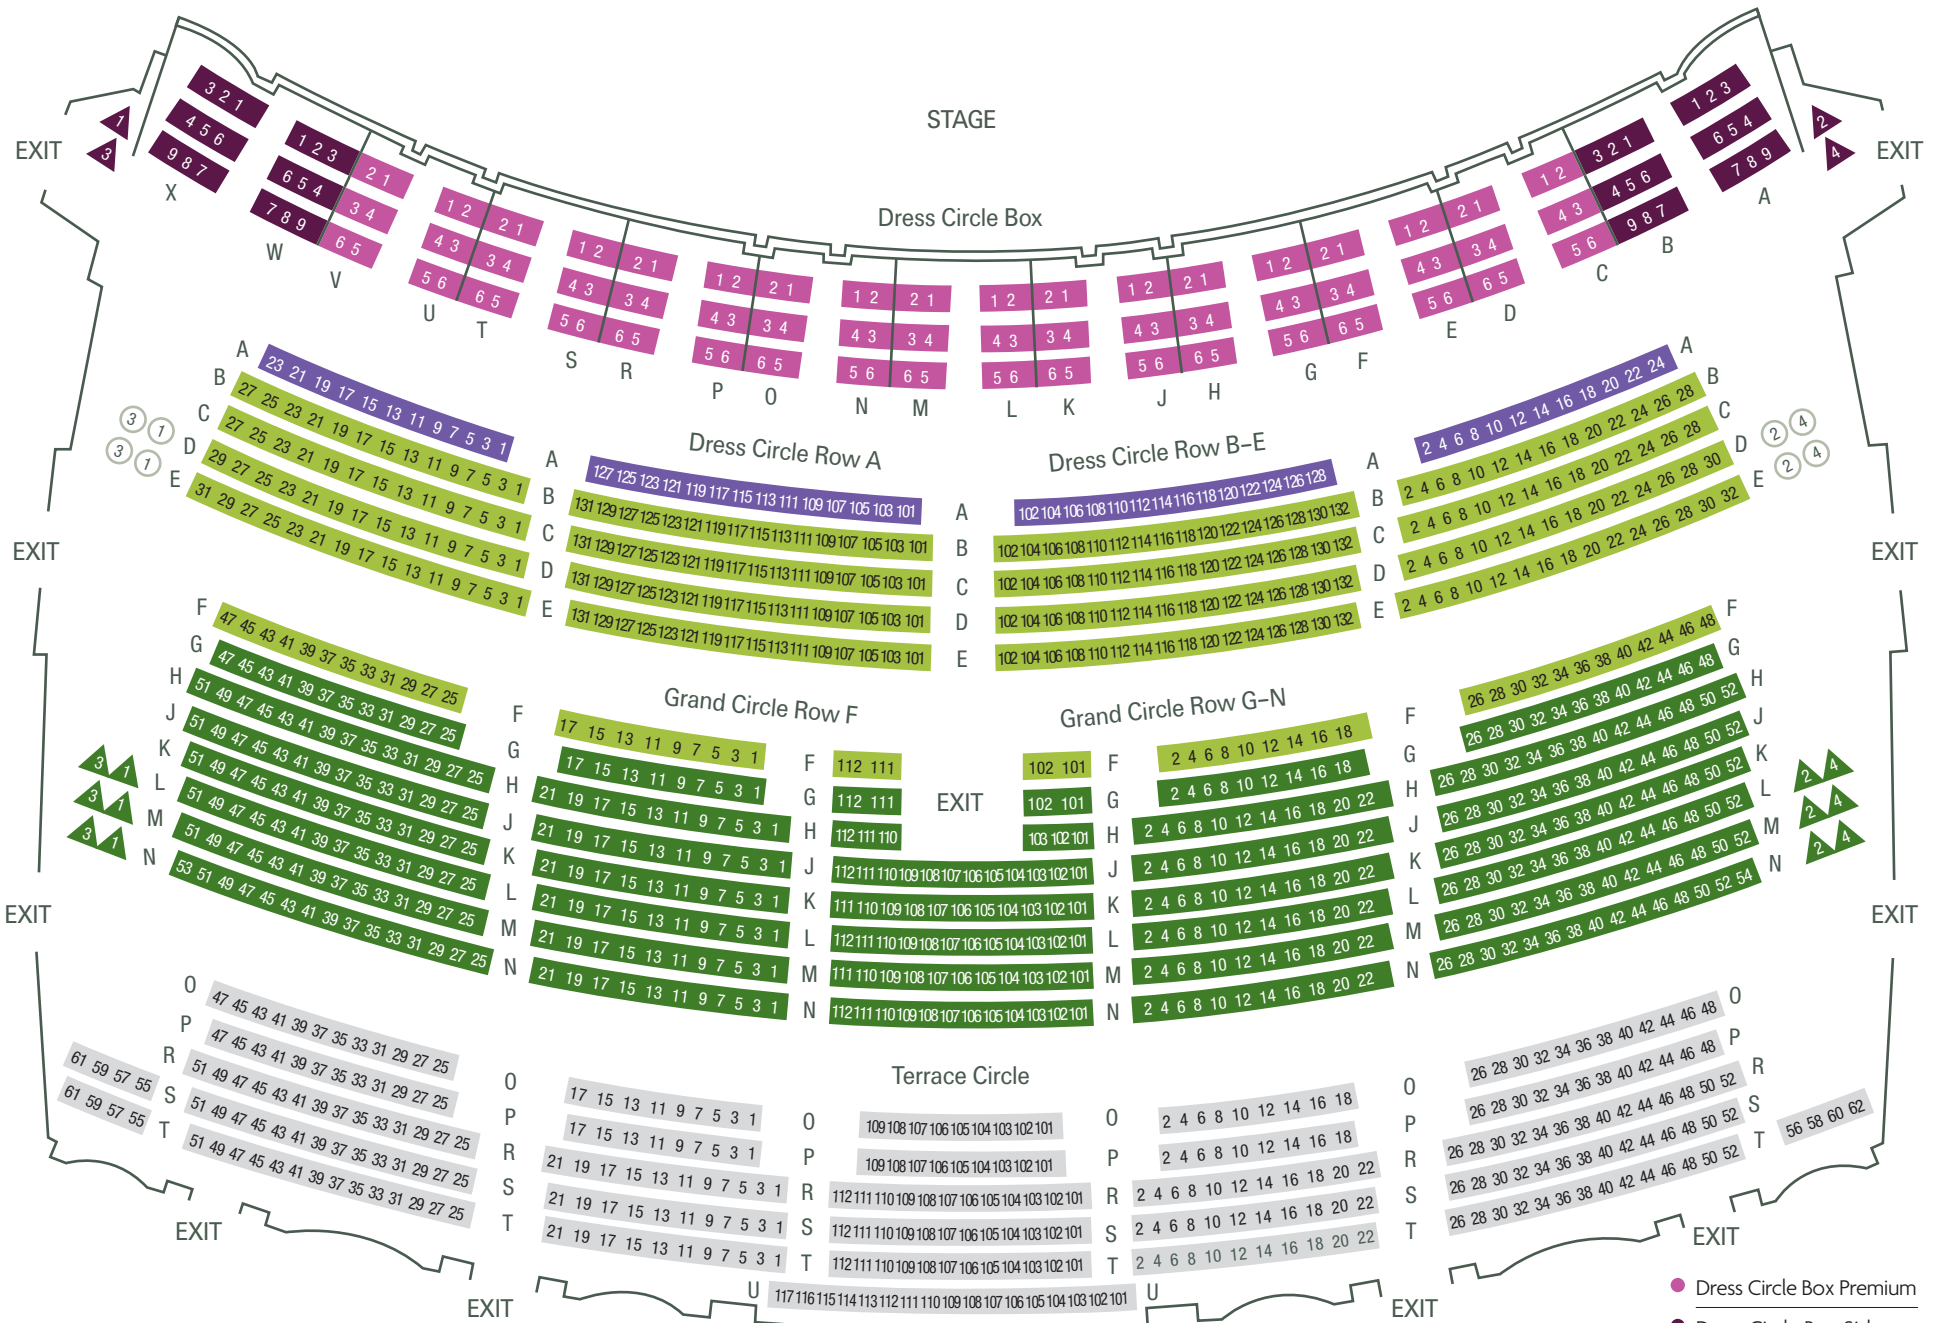

ORCHESTRAL

- Dress Circle Premium
- Dress Circle Box Sides
- Grand Tier Box
- Grand Tier Box Sides
- Grand Tier Loge
- Dress Circle row A
- Dress Circle rows B-E
- Grand Circle row F
- Grand Circle rows G-N
- Terrace Circle
- Center Parquet rows H-N
- Center Parquet rows O-V
- Front Parquet Left
- Front Parquet Center
- Front Parquet Right
- Orchestra Left
- Orchestra Rear
- Orchestra Right
- Orchestra Right Front
- Orchestra Front

STAGE

Orchestra Front

Orchestra Rear

ORCHESTRAL FLOOR

- Center Parquet rows h-n
- Center Parquet rows o-v
- Front Parquet Left
- Front Parquet Center
- Front Parquet Right
- Orchestra Left
- Orchestra Rear
- Orchestra Right
- Orchestra Right Front
- Orchestra Front

ORCHESTRAL GRAND TIER LOGE AND BOXES

- Grand Tier Box
- Grand Tier Box Sides
- Grand Tier Loge

ORCHESTRAL BALCONY

- Dress Circle Box Premium
- Dress Circle Box Sides
- Dress Circle row A
- Dress Circle rows B-E
- Grand Circle row F
- Grand Circle rows G-N
- Terrace Circle