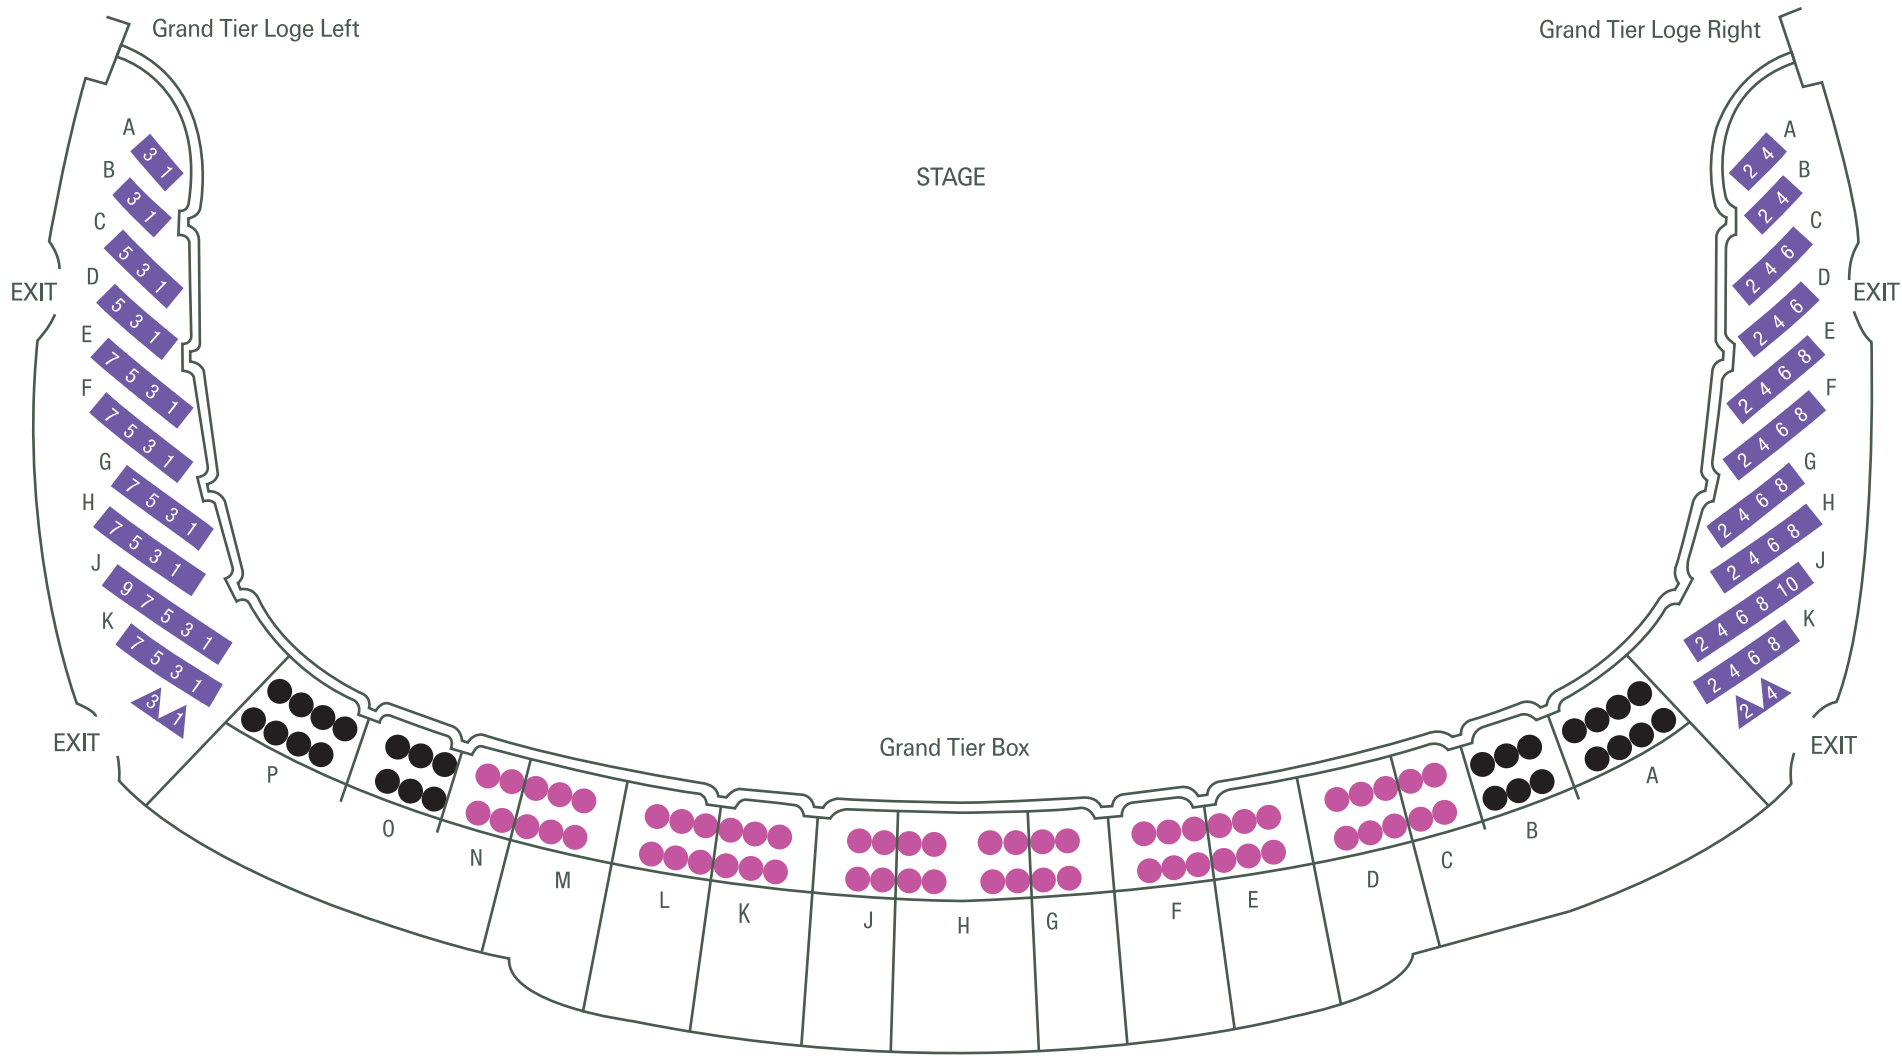

ORCHESTRAL

- Dress Circle Premium
- Dress Circle Box Sides
- Grand Tier Box
- Grand Tier Box Sides
- Grand Tier Loge
- Dress Circle row A
- Dress Circle rows B-E
- Grand Circle row F
- Grand Circle rows G-N
- Terrace Circle
- Center Parquet rows H-N
- Center Parquet rows O-V
- Front Parquet Left
- Front Parquet Center
- Front Parquet Right
- Orchestra Left
- Orchestra Rear
- Orchestra Right
- Orchestra Right Front
- Orchestra Front

STAGE

Orchestra Front

Orchestra Rear

ORCHESTRAL FLOOR

- Center Parquet rows h-n
- Center Parquet rows o-v
- Front Parquet Left
- Front Parquet Center
- Front Parquet Right
- Orchestra Left
- Orchestra Rear
- Orchestra Right
- Orchestra Right Front
- Orchestra Front

ORCHESTRAL GRAND TIER LOGE AND BOXES

- Grand Tier Box
- Grand Tier Box Sides
- Grand Tier Loge

ORCHESTRAL BALCONY

- Dress Circle Box Premium
- Dress Circle Box Sides
- Dress Circle row A
- Dress Circle rows B-E
- Grand Circle row F
- Grand Circle rows G-N
- Terrace Circle