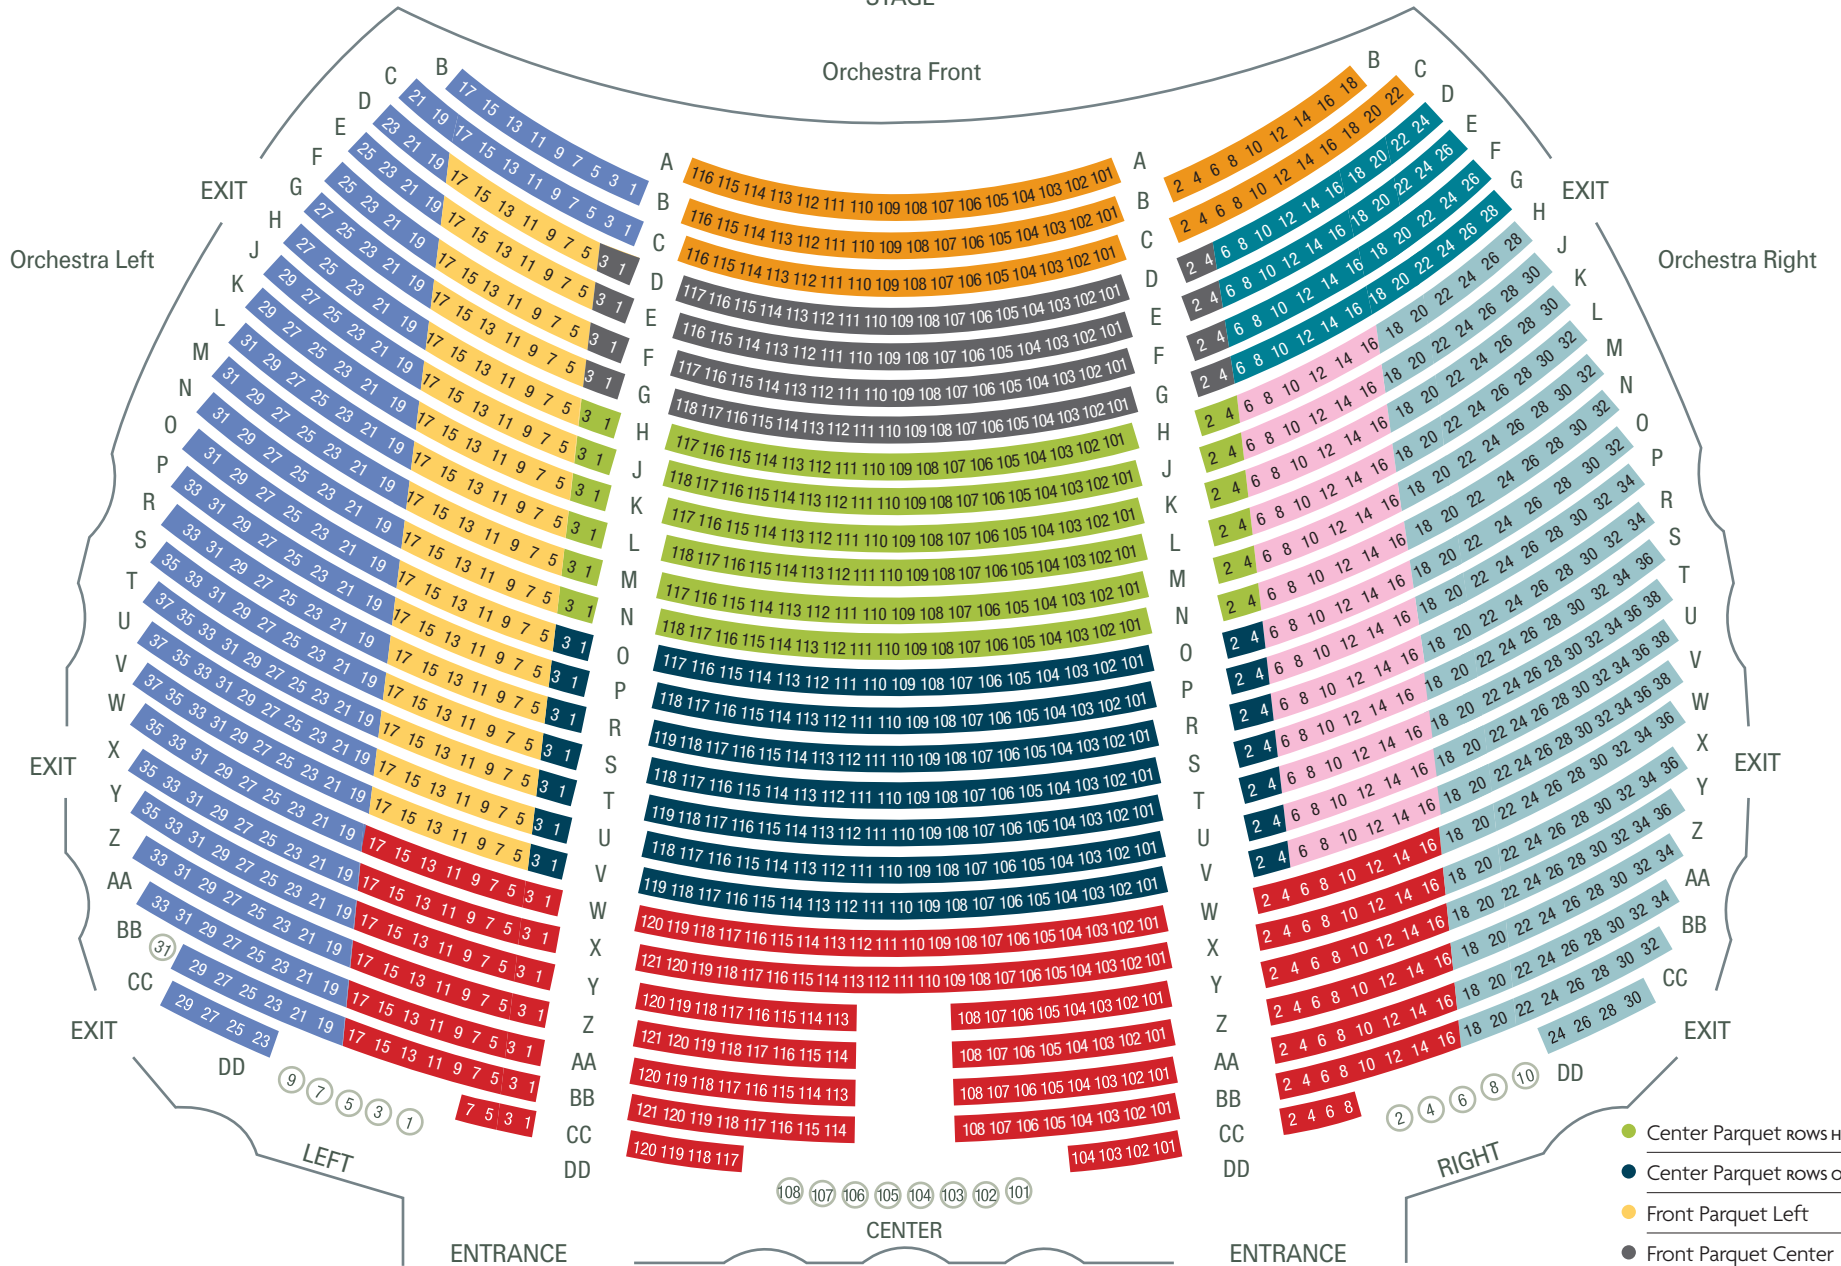

ORCHESTRAL

- Dress Circle Premium
- Dress Circle Box Sides
- Grand Tier Box
- Grand Tier Box Sides
- Grand Tier Loge
- Dress Circle row A
- Dress Circle rows B-E
- Grand Circle row F
- Grand Circle rows G-N
- Terrace Circle
- Center Parquet rows H-N
- Center Parquet rows O-V
- Front Parquet Left
- Front Parquet Center
- Front Parquet Right
- Orchestra Left
- Orchestra Rear
- Orchestra Right
- Orchestra Right Front
- Orchestra Front

STAGE

Orchestra Front

Orchestra Rear

ORCHESTRAL FLOOR

- Center Parquet rows h-n
- Center Parquet rows o-v
- Front Parquet Left
- Front Parquet Center
- Front Parquet Right
- Orchestra Left
- Orchestra Rear
- Orchestra Right
- Orchestra Right Front
- Orchestra Front

ORCHESTRAL GRAND TIER LOGE AND BOXES

- Grand Tier Box
- Grand Tier Box Sides
- Grand Tier Loge

ORCHESTRAL BALCONY

- Dress Circle Box Premium
- Dress Circle Box Sides
- Dress Circle row A
- Dress Circle rows B-E
- Grand Circle row F
- Grand Circle rows G-N
- Terrace Circle