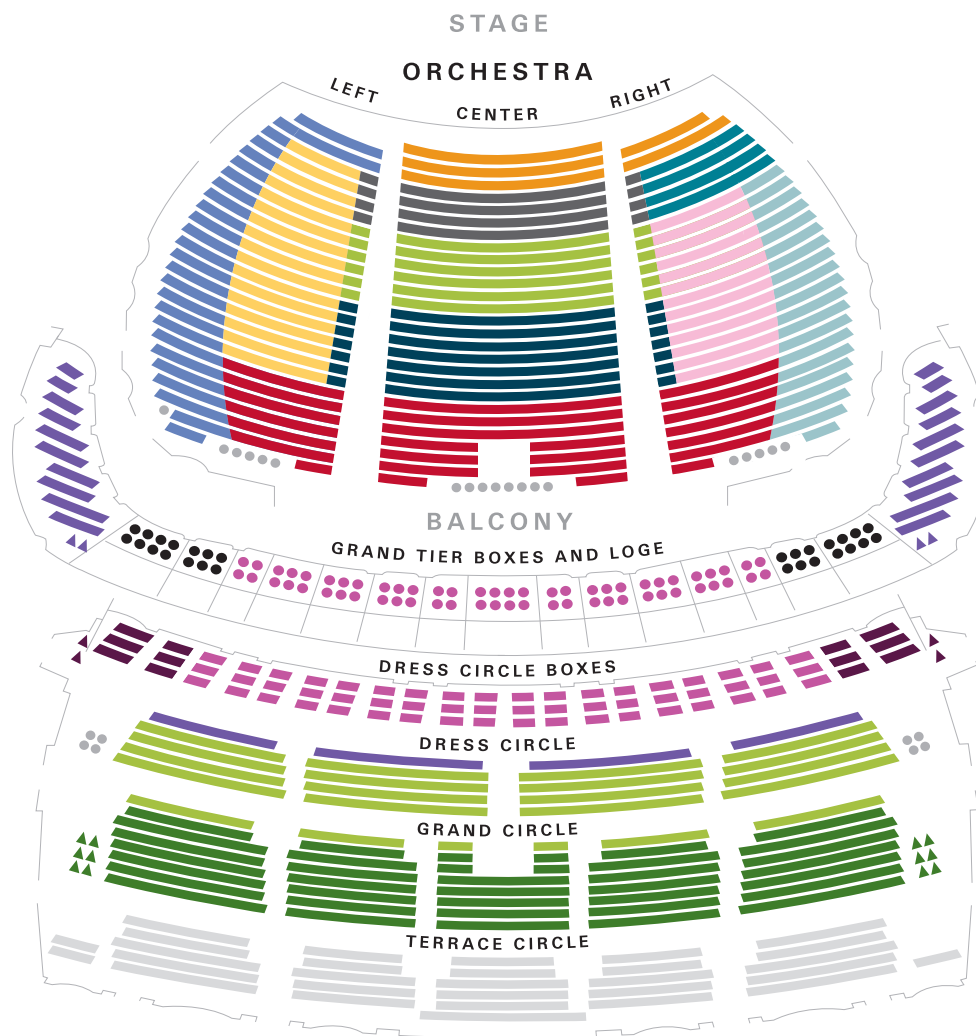

ORCHESTRAL

- Dress Circle Premium
- Dress Circle Box Sides
- Grand Tier Box
- Grand Tier Box Sides
- Grand Tier Loge
- Dress Circle row A
- Dress Circle rows B-E
- Grand Circle row F
- Grand Circle rows G-N
- Terrace Circle
- Center Parquet rows H-N
- Center Parquet rows O-V
- Front Parquet Left
- Front Parquet Center
- Front Parquet Right
- Orchestra Left
- Orchestra Rear
- Orchestra Right
- Orchestra Right Front
- Orchestra Front

STAGE

Orchestra Front

Orchestra Rear

ORCHESTRAL FLOOR

- Center Parquet rows h-n
- Center Parquet rows o-v
- Front Parquet Left
- Front Parquet Center
- Front Parquet Right
- Orchestra Left
- Orchestra Rear
- Orchestra Right
- Orchestra Right Front
- Orchestra Front

ORCHESTRAL GRAND TIER LOGE AND BOXES

- Grand Tier Box
- Grand Tier Box Sides
- Grand Tier Loge

ORCHESTRAL BALCONY

- Dress Circle Box Premium
- Dress Circle Box Sides
- Dress Circle row A
- Dress Circle rows B-E
- Grand Circle row F
- Grand Circle rows G-N
- Terrace Circle