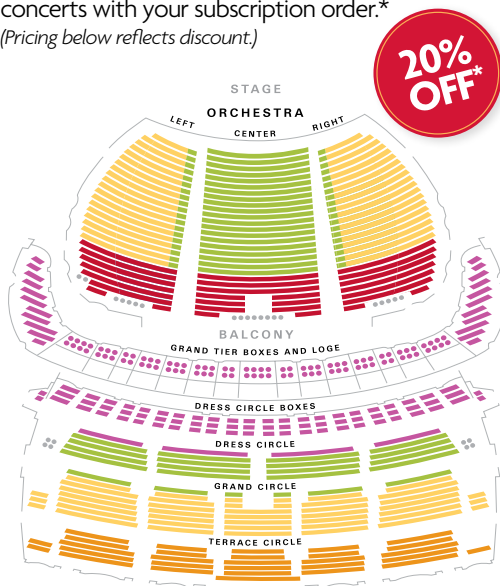

*Excludes boxes, Orchestra
Right Front and April 14 gala

FAMILY CONCERT SUBSCRIPTION PRICING

A family of 4 can attend all 4 concerts for as little as **\$120!***

	Adult	Child
● Dress Circle Box	\$64.00	\$36.00
● Dress Circle	\$64.00	\$36.00
● Grand Circle	\$44.00	\$24.00
● Orchestra Center	\$64.00	\$36.00
● Orchestra Left	\$44.00	\$24.00
● Orchestra Right	\$44.00	\$24.00
● Orchestra Rear	\$36.00	\$24.00

Wheelchair accessible seating is available. Call 314-534-1700 for details.

*Based on Orchestra Rear seating.

LIVE AT POWELL HALL EXCLUSIVE SUBSCRIBER ADD-ON PRICES

SAVE 20% when you purchase additional concerts with your subscription order.*
(Pricing below reflects discount.)

	Jurassic Park	John Williams
● Dress Circle Box*	\$68	\$70
● Grand Tier Box* ◊	\$68	\$70
● Grand Tier Loge	\$54.25	\$56
● Dress Circle ROW A	\$45.50	\$40
● Dress Circle ROWS B-E	\$45.50	\$40
● Grand Circle ROW F	\$28	\$32
● Grand Circle ROWS G-N	\$28	\$32
● Orchestra Center	\$45.50	\$41.50
● Orchestra Left	\$38.25	\$33.50
● Orchestra Right	\$38.25	\$33.50
● Orchestra Rear	\$30.25	\$25.50