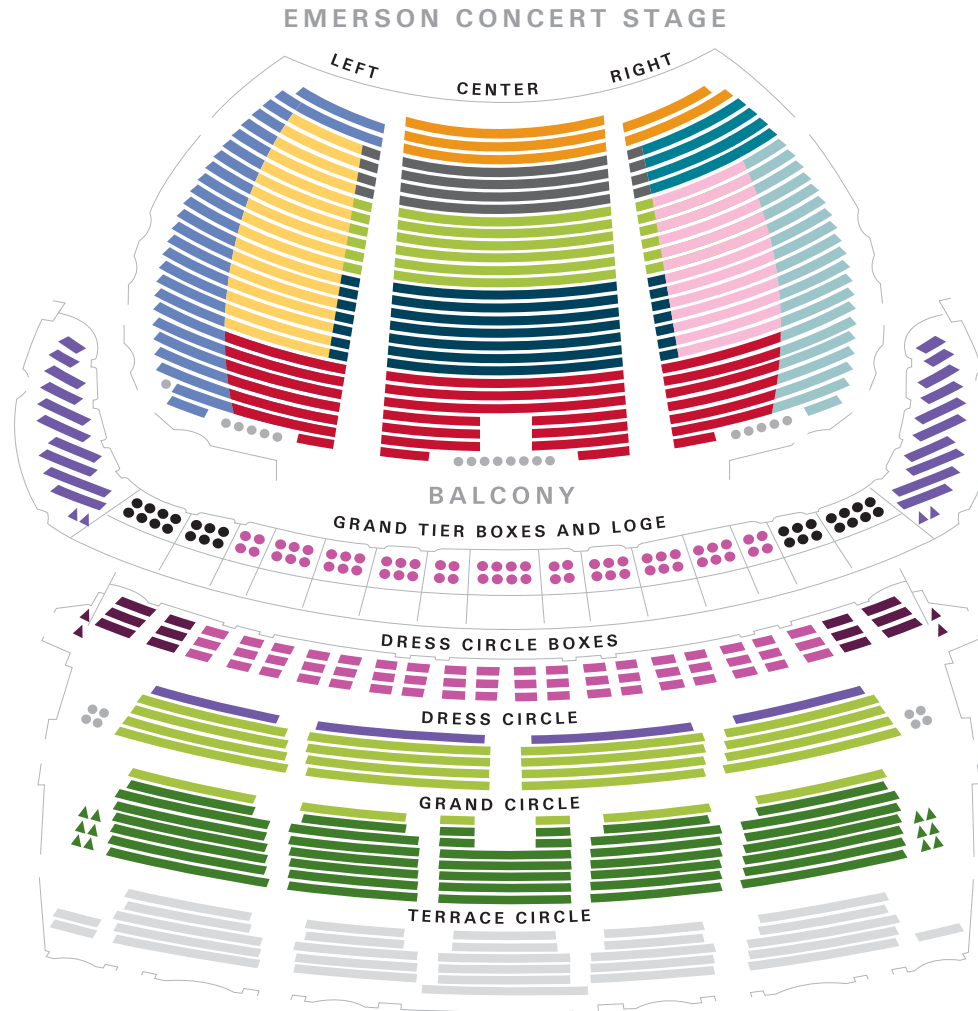

# ORCHESTRAL

- Dress Circle Premium
- Dress Circle Box Sides
- Grand Tier Box
- Grand Tier Box Sides
- Grand Tier Loge
- Dress Circle row A
- Dress Circle rows B-E
- Grand Circle row F
- Grand Circle rows G-N
- Terrace Circle
- Center Parquet rows H-N
- Center Parquet rows O-V
- Front Parquet Left
- Front Parquet Center
- Front Parquet Right
- Orchestra Left
- Orchestra Rear
- Orchestra Right
- Orchestra Right Front
- Orchestra Front

## ORCHESTRAL FLOOR

- Center Parquet rows H-N
- Center Parquet rows O-V
- Front Parquet Left
- Front Parquet Center
- Front Parquet Right
- Orchestra Left
- Orchestra Rear
- Orchestra Right
- Orchestra Right Front
- Orchestra Front

## ORCHESTRAL GRAND TIER LOGE AND BOXES

- Grand Tier Box
- Grand Tier Box Sides
- Grand Tier Loge

# EMERSON CONCERT STAGE

- Dress Circle Box Premium
- Dress Circle Box Sides
- Dress Circle row A
- Dress Circle rows B-E
- Grand Circle row F
- Grand Circle rows G-N
- Terrace Circle