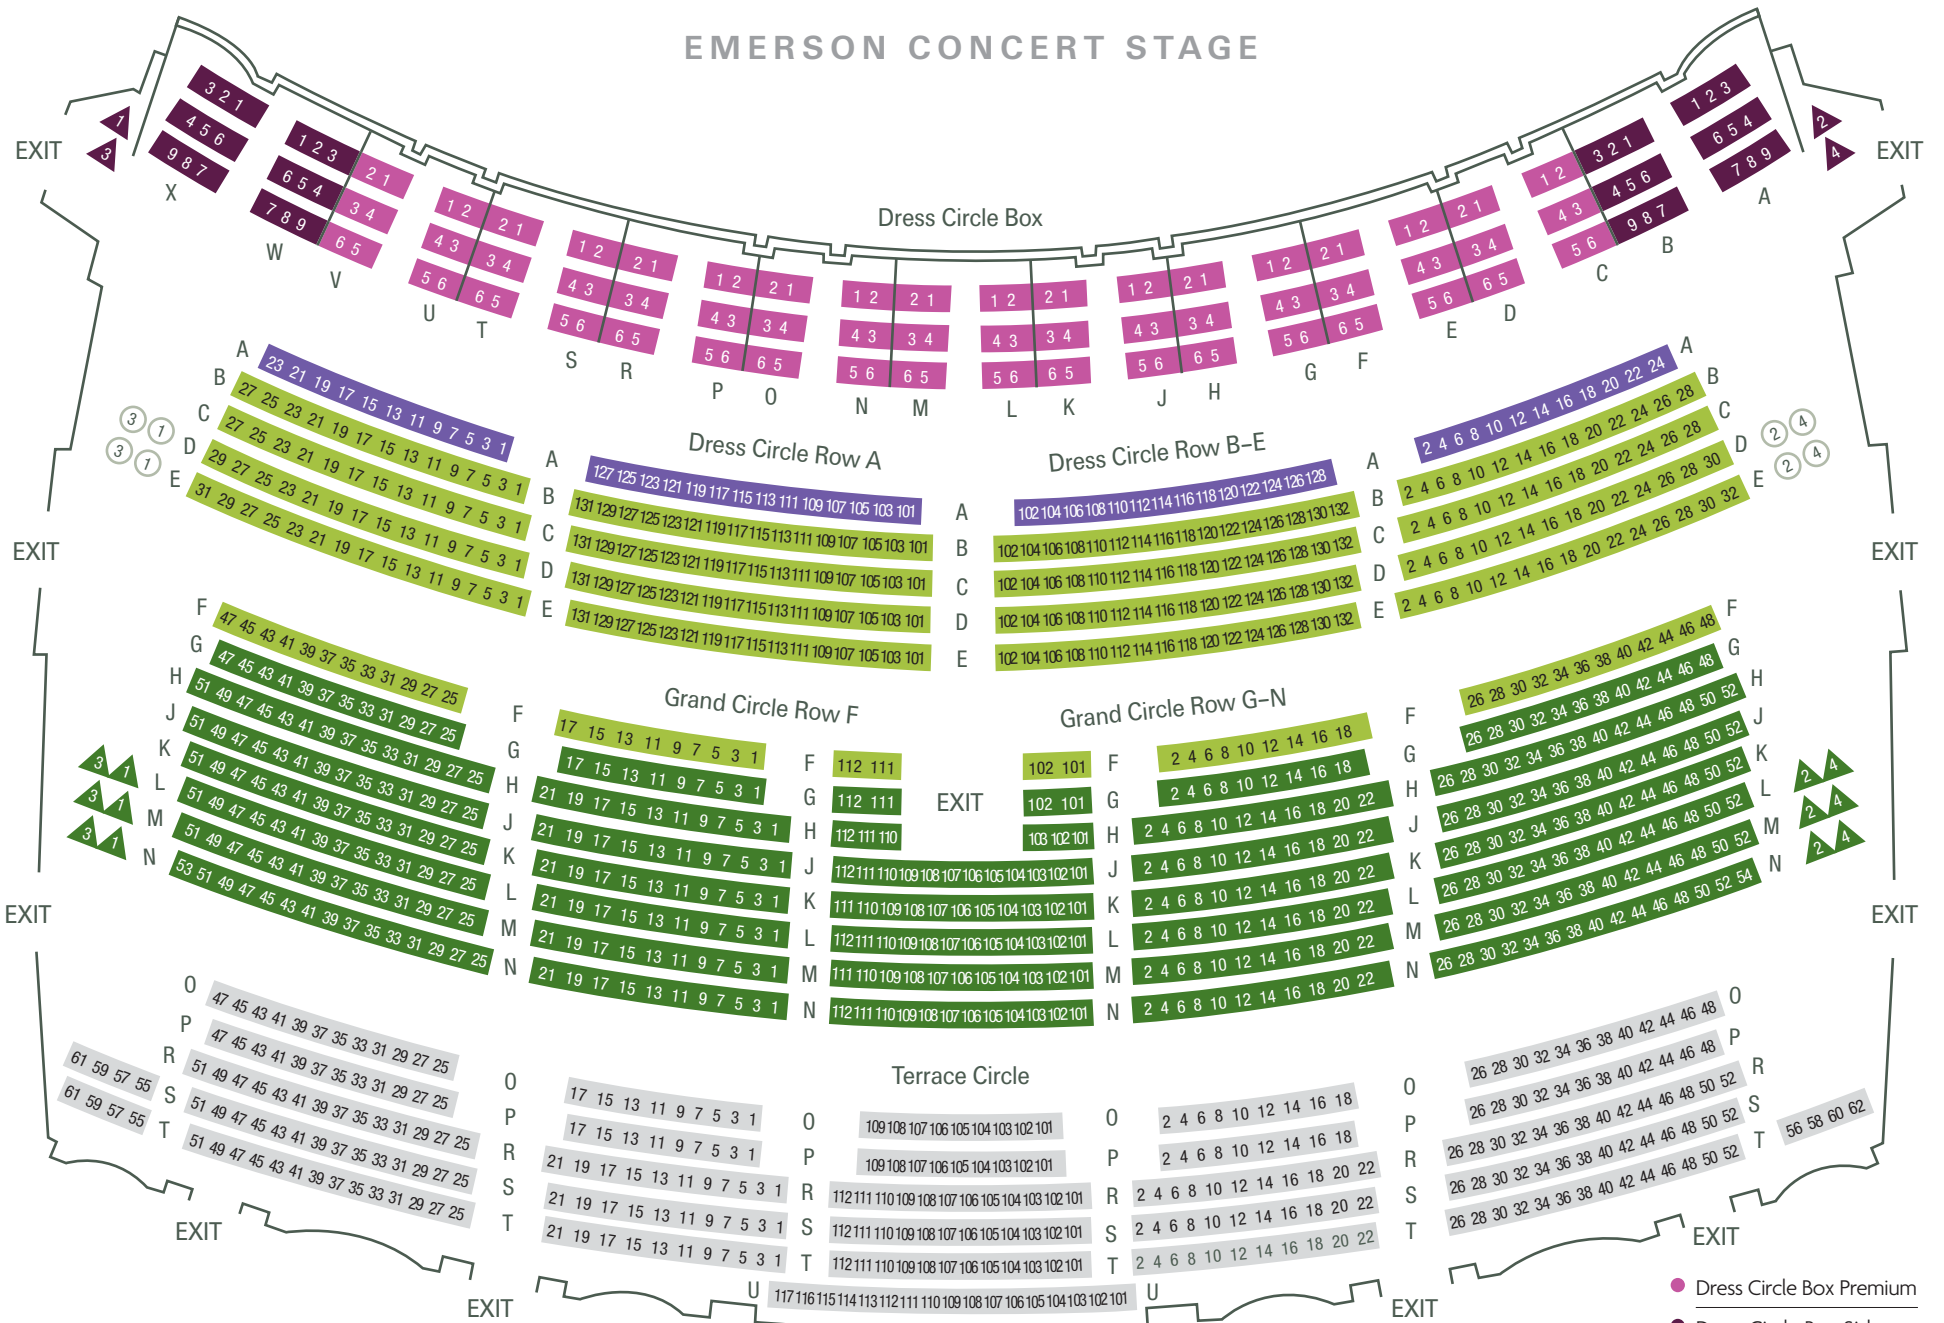

# ORCHESTRAL

- Dress Circle Premium
- Dress Circle Box Sides
- Grand Tier Box
- Grand Tier Box Sides
- Grand Tier Loge
- Dress Circle row A
- Dress Circle rows B-E
- Grand Circle row F
- Grand Circle rows G-N
- Terrace Circle
- Center Parquet rows H-N
- Center Parquet rows O-V
- Front Parquet Left
- Front Parquet Center
- Front Parquet Right
- Orchestra Left
- Orchestra Rear
- Orchestra Right
- Orchestra Right Front
- Orchestra Front

## ORCHESTRAL FLOOR

- Center Parquet rows H-N
- Center Parquet rows O-V
- Front Parquet Left
- Front Parquet Center
- Front Parquet Right
- Orchestra Left
- Orchestra Rear
- Orchestra Right
- Orchestra Right Front
- Orchestra Front

## ORCHESTRAL GRAND TIER LOGE AND BOXES

- Grand Tier Box
- Grand Tier Box Sides
- Grand Tier Loge

# EMERSON CONCERT STAGE

- Dress Circle Box Premium
- Dress Circle Box Sides
- Dress Circle row A
- Dress Circle rows B-E
- Grand Circle row F
- Grand Circle rows G-N
- Terrace Circle