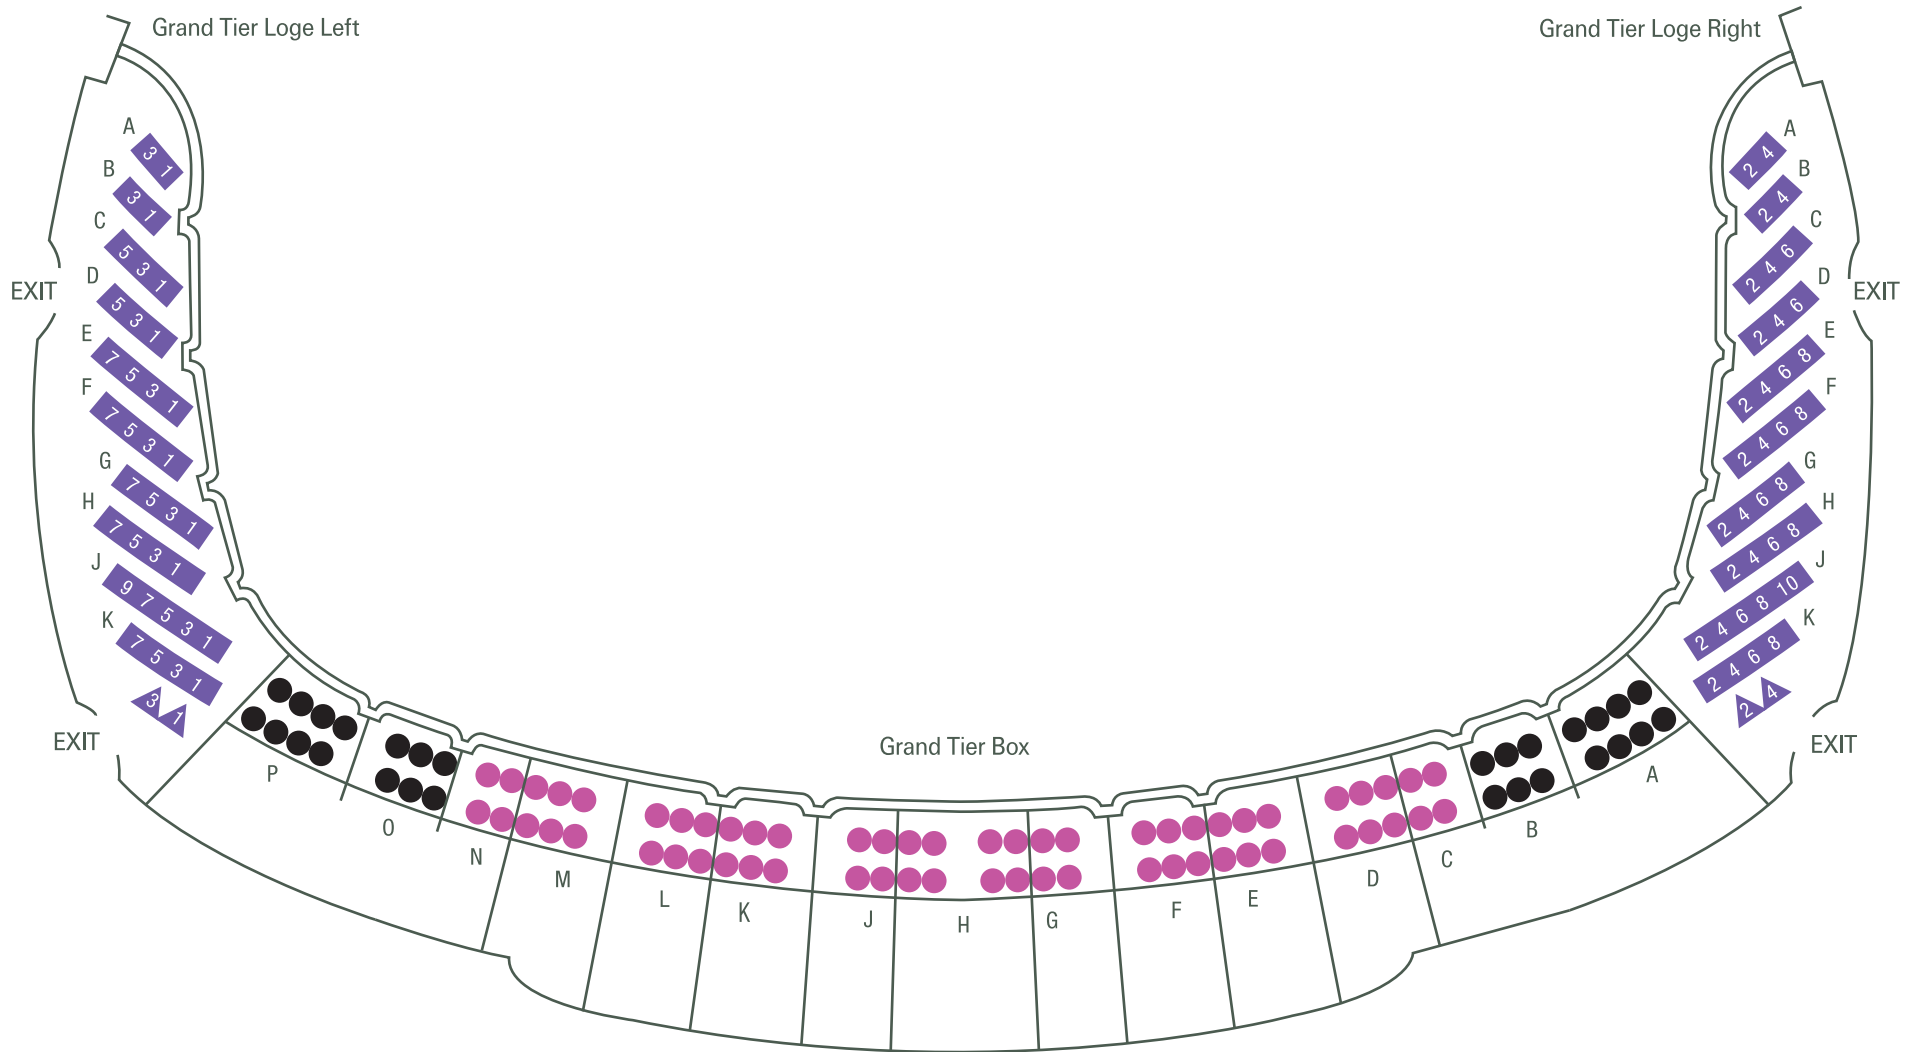

# ORCHESTRAL

- Dress Circle Premium
- Dress Circle Box Sides
- Grand Tier Box
- Grand Tier Box Sides
- Grand Tier Loge
- Dress Circle row A
- Dress Circle rows B-E
- Grand Circle row F
- Grand Circle rows G-N
- Terrace Circle
- Center Parquet rows H-N
- Center Parquet rows O-V
- Front Parquet Left
- Front Parquet Center
- Front Parquet Right
- Orchestra Left
- Orchestra Rear
- Orchestra Right
- Orchestra Right Front
- Orchestra Front

## ORCHESTRAL FLOOR

- Center Parquet rows H-N
- Center Parquet rows O-V
- Front Parquet Left
- Front Parquet Center
- Front Parquet Right
- Orchestra Left
- Orchestra Rear
- Orchestra Right
- Orchestra Right Front
- Orchestra Front

## ORCHESTRAL GRAND TIER LOGE AND BOXES

- Grand Tier Box
- Grand Tier Box Sides
- Grand Tier Loge

# EMERSON CONCERT STAGE

- Dress Circle Box Premium
- Dress Circle Box Sides
- Dress Circle row A
- Dress Circle rows B-E
- Grand Circle row F
- Grand Circle rows G-N
- Terrace Circle