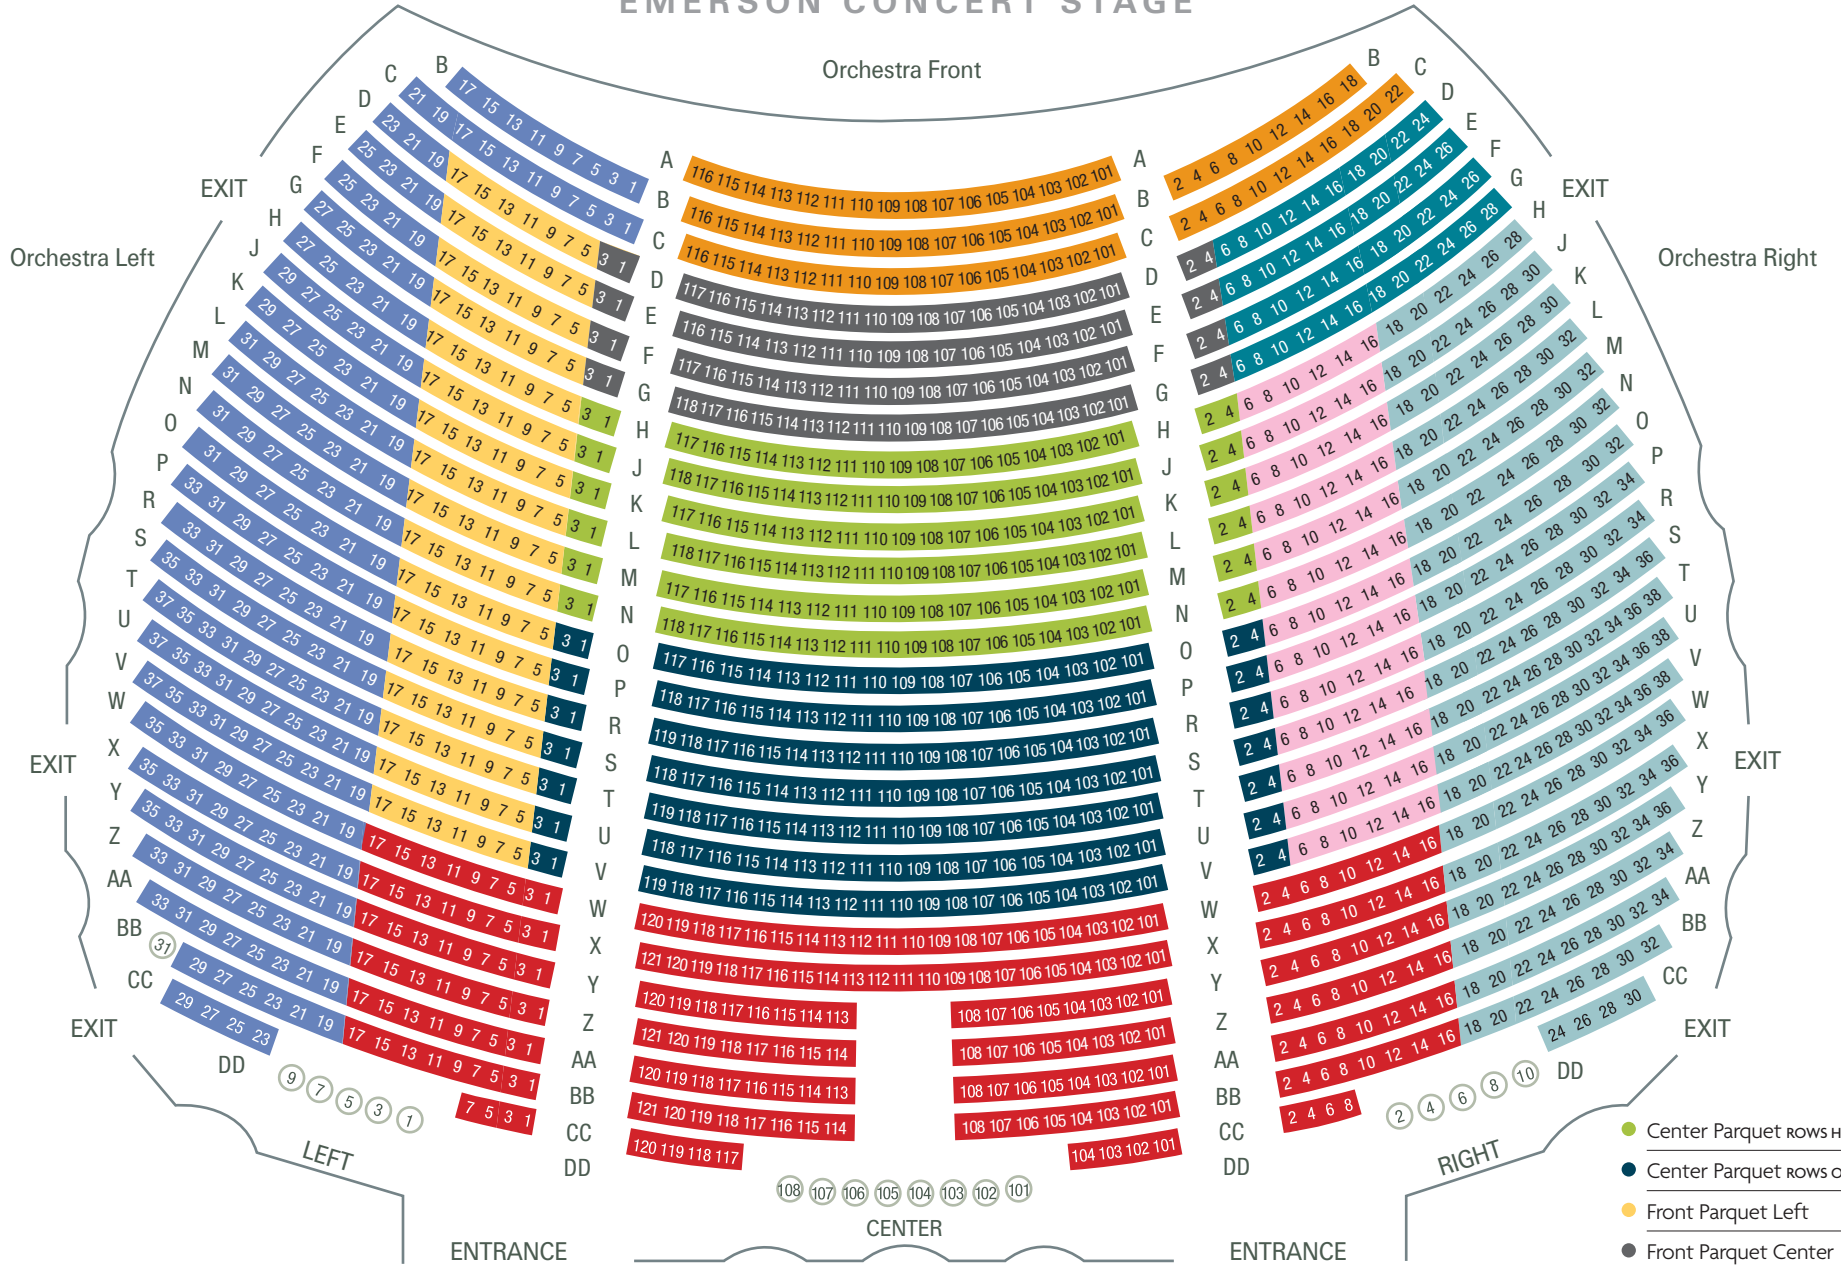

# ORCHESTRAL

- Dress Circle Premium
- Dress Circle Box Sides
- Grand Tier Box
- Grand Tier Box Sides
- Grand Tier Loge
- Dress Circle row A
- Dress Circle rows B-E
- Grand Circle row F
- Grand Circle rows G-N
- Terrace Circle
- Center Parquet rows H-N
- Center Parquet rows O-V
- Front Parquet Left
- Front Parquet Center
- Front Parquet Right
- Orchestra Left
- Orchestra Rear
- Orchestra Right
- Orchestra Right Front
- Orchestra Front

## ORCHESTRAL FLOOR

- Center Parquet rows H-N
- Center Parquet rows O-V
- Front Parquet Left
- Front Parquet Center
- Front Parquet Right
- Orchestra Left
- Orchestra Rear
- Orchestra Right
- Orchestra Right Front
- Orchestra Front

## ORCHESTRAL GRAND TIER LOGE AND BOXES

- Grand Tier Box
- Grand Tier Box Sides
- Grand Tier Loge

# EMERSON CONCERT STAGE

- Dress Circle Box Premium
- Dress Circle Box Sides
- Dress Circle row A
- Dress Circle rows B-E
- Grand Circle row F
- Grand Circle rows G-N
- Terrace Circle