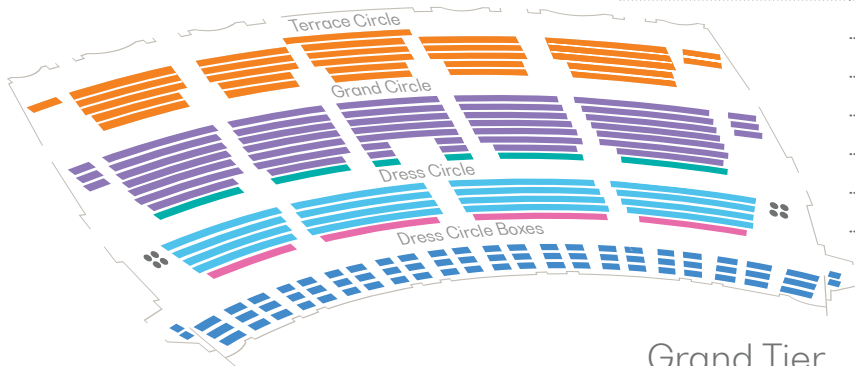

### Balcony

	CYO ADD-ON PRICES—SAVE 15%							
	2-HOUR CLASSICAL CONCERTS			1-HOUR CONCERTS	KISHI BASHI	AOIFE O'DONOVAN	BEATLES	MOTOWN
	FRI AM	FRI/SAT	SUN					
● Dress Circle Box*	\$69.00	\$115.00	\$115.00	\$60.00	\$70.00	\$75.00	\$70.00	\$68.00
● Dress Circle Row A	\$58.50	\$79.00	\$58.50	\$46.75	\$55.25	\$55.25	\$46.75	\$46.75
● Dress Circle Rows B-E	\$45.75	\$55.25	\$45.75	\$38.25	\$55.25	\$55.25	\$46.75	\$46.75
● Grand Circle Row F	\$39.00	\$63.75	\$39.00	\$34.00	\$38.25	\$38.25	\$29.75	\$29.75
● Grand Circle Rows G-N	\$27.50	\$36.50	\$27.50	\$25.50	\$38.25	\$38.25	\$29.75	\$29.75
● Terrace Circle	\$27.50	\$36.50	\$27.50	\$25.50	\$38.25	\$38.25	\$29.75	\$29.75

### Grand Tier

	CYO ADD-ON PRICES—SAVE 15%							
	2-HOUR CLASSICAL CONCERTS			1-HOUR CONCERTS	KISHI BASHI	AOIFE O'DONOVAN	BEATLES	MOTOWN
	FRI AM	FRI/SAT	SUN					
● Grand Tier Box**	\$58.00	\$85.00	\$58.00	\$55.00	\$70.00	\$75.00	\$70.00	\$68.00
● Grand Tier Loge	\$51.00	\$73.00	\$51.00	\$46.75	\$59.50	\$63.75	\$59.50	\$57.75

### Orchestra

	CYO ADD-ON PRICES—SAVE 15%							
	2-HOUR CLASSICAL CONCERTS			1-HOUR CONCERTS	KISHI BASHI	AOIFE O'DONOVAN	BEATLES	MOTOWN
	FRI AM	FRI/SAT	SUN					
● Orchestra Center A-N	\$47.50	\$60.25	\$47.50	\$38.25	\$51.00	\$55.25	\$55.25	\$46.75
● Orchestra Center O-V	\$15.00	\$15.00	\$15.00	\$15.00	\$51.00	\$55.25	\$55.25	\$46.75
● Orchestra Left	\$34.00	\$42.50	\$34.00	\$29.75	\$42.50	\$46.75	\$46.75	\$38.25
● Orchestra Rear	\$27.50	\$27.50	\$27.50	\$25.50	\$34.00	\$46.75	\$38.25	\$29.75
● Orchestra Right	\$21.25	\$21.25	\$21.25	\$21.25	\$42.50	\$46.75	\$46.75	\$38.25