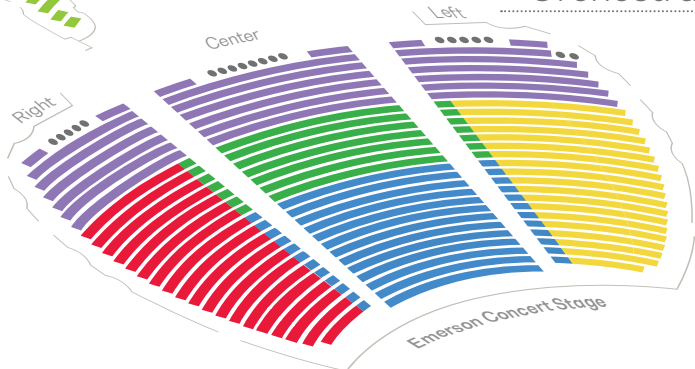

Orchestra

	CYO ADD-ON PRICES—SAVE 15%							
	2-HOUR CLASSICAL CONCERTS			1-HOUR CONCERTS	KISHI BASHI	AOIFE O'DONOVAN	BEATLES	MOTOWN
	FRI AM	FRI/SAT	SUN					
● Orchestra Center A-N	$47.50	$60.25	$47.50	$38.25	$51.00	$55.25	$55.25	$46.75
● Orchestra Center O-V	$15.00	$15.00	$15.00	$15.00	$51.00	$55.25	$55.25	$46.75
● Orchestra Left	$34.00	$42.50	$34.00	$29.75	$42.50	$46.75	$46.75	$38.25
● Orchestra Rear	$27.50	$27.50	$27.50	$25.50	$34.00	$46.75	$38.25	$29.75
● Orchestra Right	$21.25	$21.25	$21.25	$21.25	$42.50	$46.75	$46.75	$38.25

Wheelchair accessible seating is available. Call 314-534-1700 for details.

*Discounts not available for Box seating and $15 tickets.
~ Individual seat locations within the Grand Tier Boxes are not assigned.

**subscribers
save 15%***