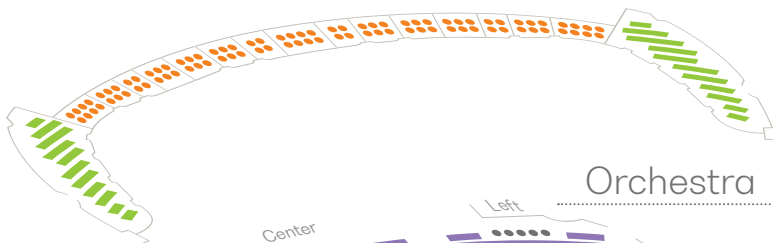

CYO ADD-ON PRICES—SAVE 15%							
	2-HOUR CLASSICAL CONCERTS			1-HOUR CONCERTS	KISHI BASHI	AOIFE O'DONOVAN	BEATLES	MOTOWN
	FRI AM	FRI/SAT	SUN					
● Grand Tier Box**	$58.00	$85.00	$58.00	$55.00	$70.00	$75.00	$70.00	$68.00
● Grand Tier Loge	$51.00	$73.00	$51.00	$46.75	$59.50	$63.75	$59.50	$57.75