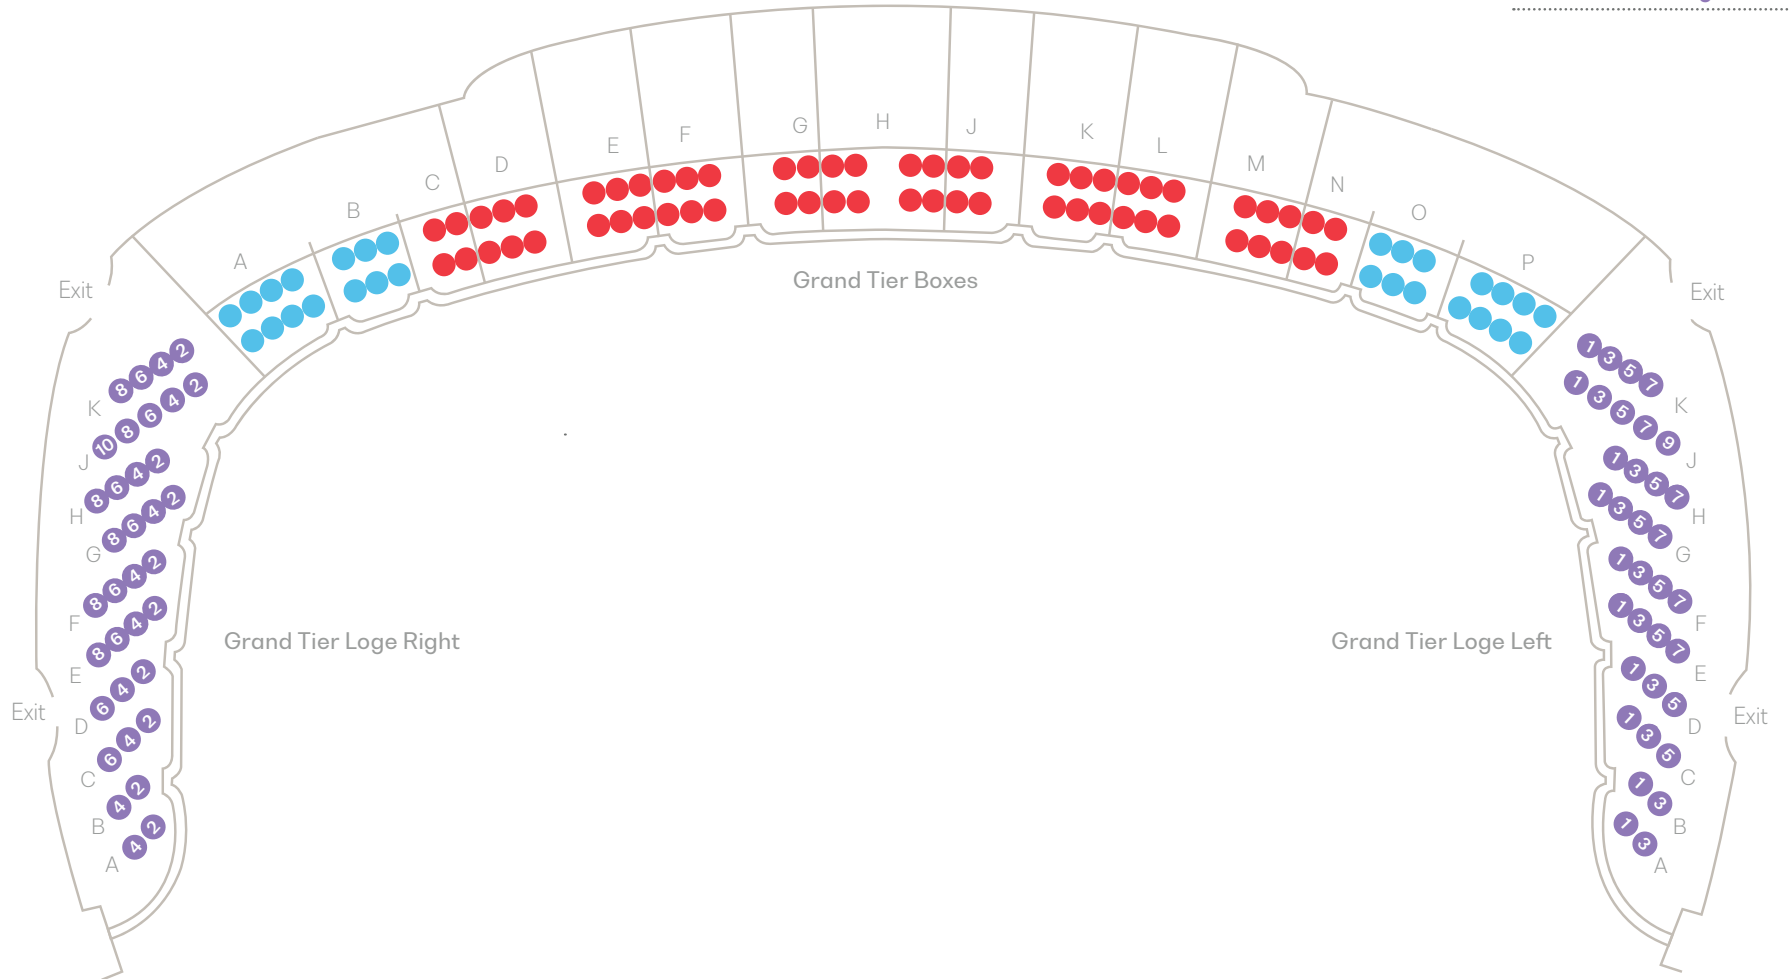

classical seating

Balcony

- Dress Circle Box Premium
- Dress Circle Box Sides
- Dress Circle Row A
- Dress Circle Rows B-E
- Grand Circle Row F
- Grand Circle Rows G-N
- Terrace Circle

Grand Tier

- Grand Tier Box Premium
- Grand Tier Box Sides
- Grand Tier Loge

Orchestra

- Center Parquet Rows H-N
- Center Parquet Rows O-S
- Front Parquet Left
- Front Parquet Center
- Orchestra Left
- Orchestra Rear
- Orchestra Right
- Orchestra Right Front
- Orchestra Front

classical seating

Balcony

Terrace Circle

Grand Circle

Dress Circle

Dress Circle Box

● Dress Circle Box Premium

● Dress Circle Box Sides

● Dress Circle Row A

● Dress Circle Rows B-E

● Grand Circle Row F

● Grand Circle Rows G-N

● Terrace Circle

classical seating

Grand Tier Loge and Boxes

- Grand Tier Box Premium
- Grand Tier Box Sides
- Grand Tier Loge

classical seating