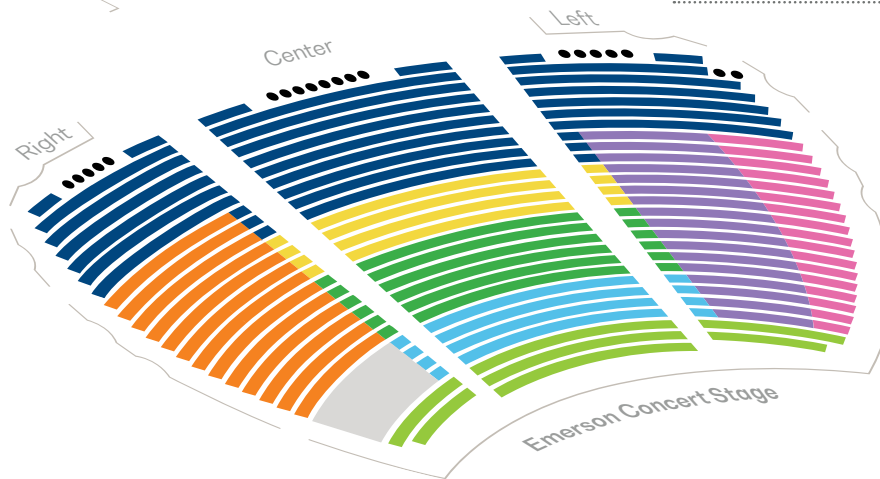

classical seating

Balcony

- Dress Circle Box Premium
- Dress Circle Box Sides
- Dress Circle Row A
- Dress Circle Rows B-E
- Grand Circle Row F
- Grand Circle Rows G-N
- Terrace Circle

Grand Tier

- Grand Tier Box Premium
- Grand Tier Box Sides
- Grand Tier Loge

Orchestra

- Center Parquet Rows H-N
- Center Parquet Rows O-S
- Front Parquet Left
- Front Parquet Center
- Orchestra Left
- Orchestra Rear
- Orchestra Right
- Orchestra Right Front
- Orchestra Front

classical seating

Balcony

Terrace Circle

Grand Circle

Dress Circle

Dress Circle Box

● Dress Circle Box Premium

● Dress Circle Box Sides

● Dress Circle Row A

● Dress Circle Rows B-E

● Grand Circle Row F

● Grand Circle Rows G-N

● Terrace Circle

classical seating

Grand Tier Loge and Boxes

- Grand Tier Box Premium
- Grand Tier Box Sides
- Grand Tier Loge

classical seating