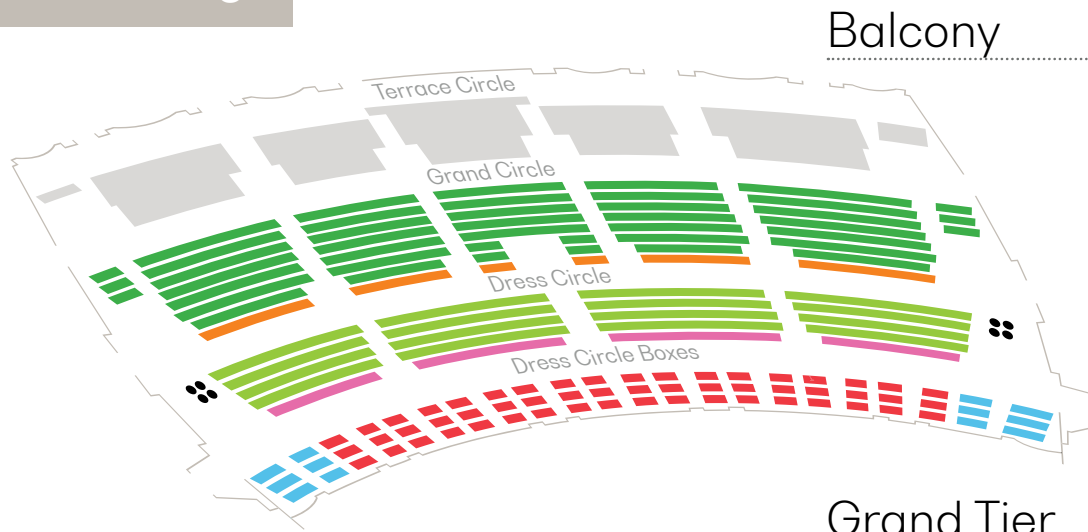

classical seating

Balcony

- Dress Circle Box Premium
- Dress Circle Box Sides
- Dress Circle Row A
- Dress Circle Rows B-E
- Grand Circle Row F
- Grand Circle Rows G-N
- Terrace Circle

Grand Tier

- Grand Tier Box Premium
- Grand Tier Box Sides
- Grand Tier Loge

Orchestra

- Center Parquet Rows H-N
- Center Parquet Rows O-S
- Front Parquet Left
- Front Parquet Center
- Orchestra Left
- Orchestra Rear
- Orchestra Right
- Orchestra Right Front
- Orchestra Front

classical seating

Balcony

Terrace Circle

Grand Circle

Dress Circle

Dress Circle Box

● Dress Circle Box Premium

● Dress Circle Box Sides

● Dress Circle Row A

● Dress Circle Rows B-E

● Grand Circle Row F

● Grand Circle Rows G-N

● Terrace Circle

classical seating

Grand Tier Loge and Boxes

- Grand Tier Box Premium
- Grand Tier Box Sides
- Grand Tier Loge

classical seating