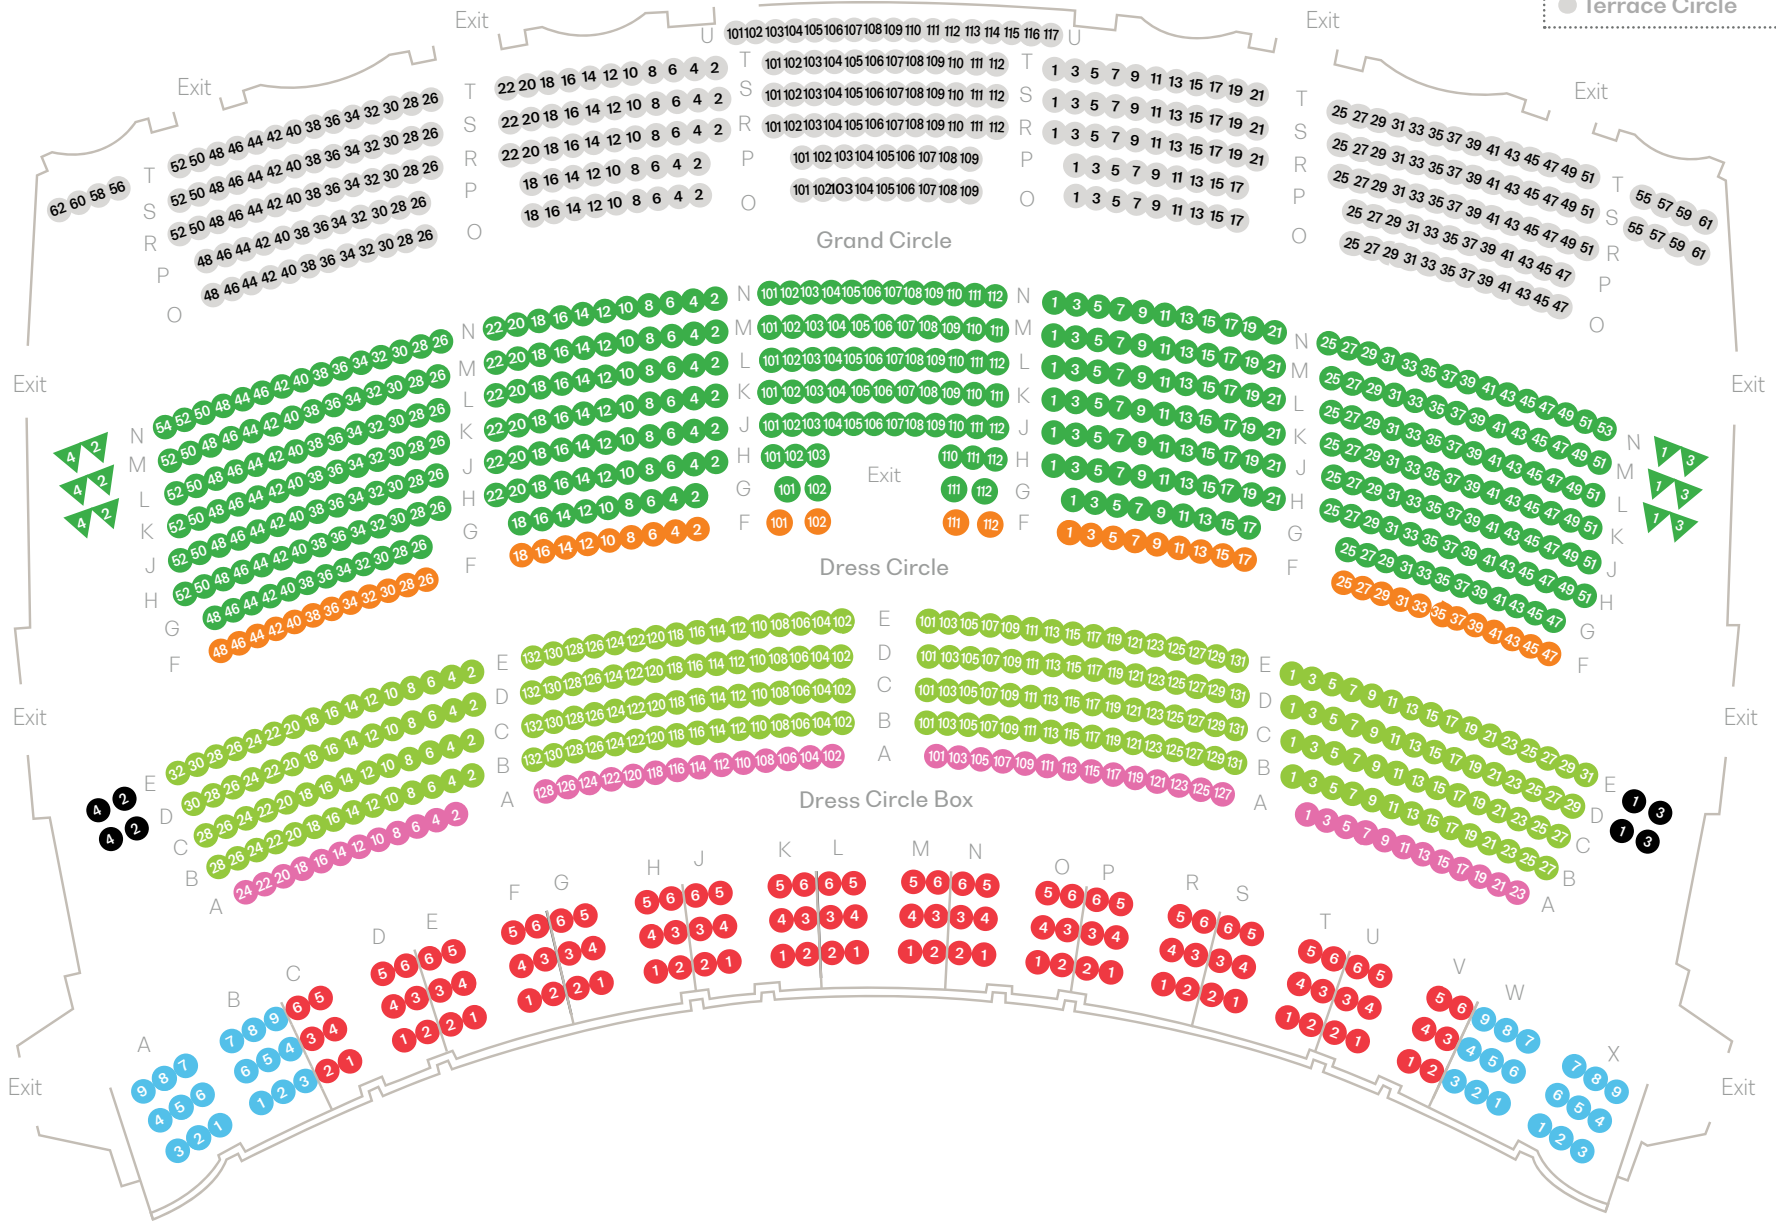

classical seating

Balcony

- Dress Circle Box Premium
- Dress Circle Box Sides
- Dress Circle Row A
- Dress Circle Rows B-E
- Grand Circle Row F
- Grand Circle Rows G-N
- Terrace Circle

Grand Tier

- Grand Tier Box Premium
- Grand Tier Box Sides
- Grand Tier Loge

Orchestra

- Center Parquet Rows H-N
- Center Parquet Rows O-S
- Front Parquet Left
- Front Parquet Center
- Orchestra Left
- Orchestra Rear
- Orchestra Right
- Orchestra Right Front
- Orchestra Front

classical seating

Balcony

Terrace Circle

Grand Circle

Dress Circle

Dress Circle Box

● Dress Circle Box Premium

● Dress Circle Box Sides

● Dress Circle Row A

● Dress Circle Rows B-E

● Grand Circle Row F

● Grand Circle Rows G-N

● Terrace Circle

classical seating

Grand Tier Loge and Boxes

- Grand Tier Box Premium
- Grand Tier Box Sides
- Grand Tier Loge

classical seating